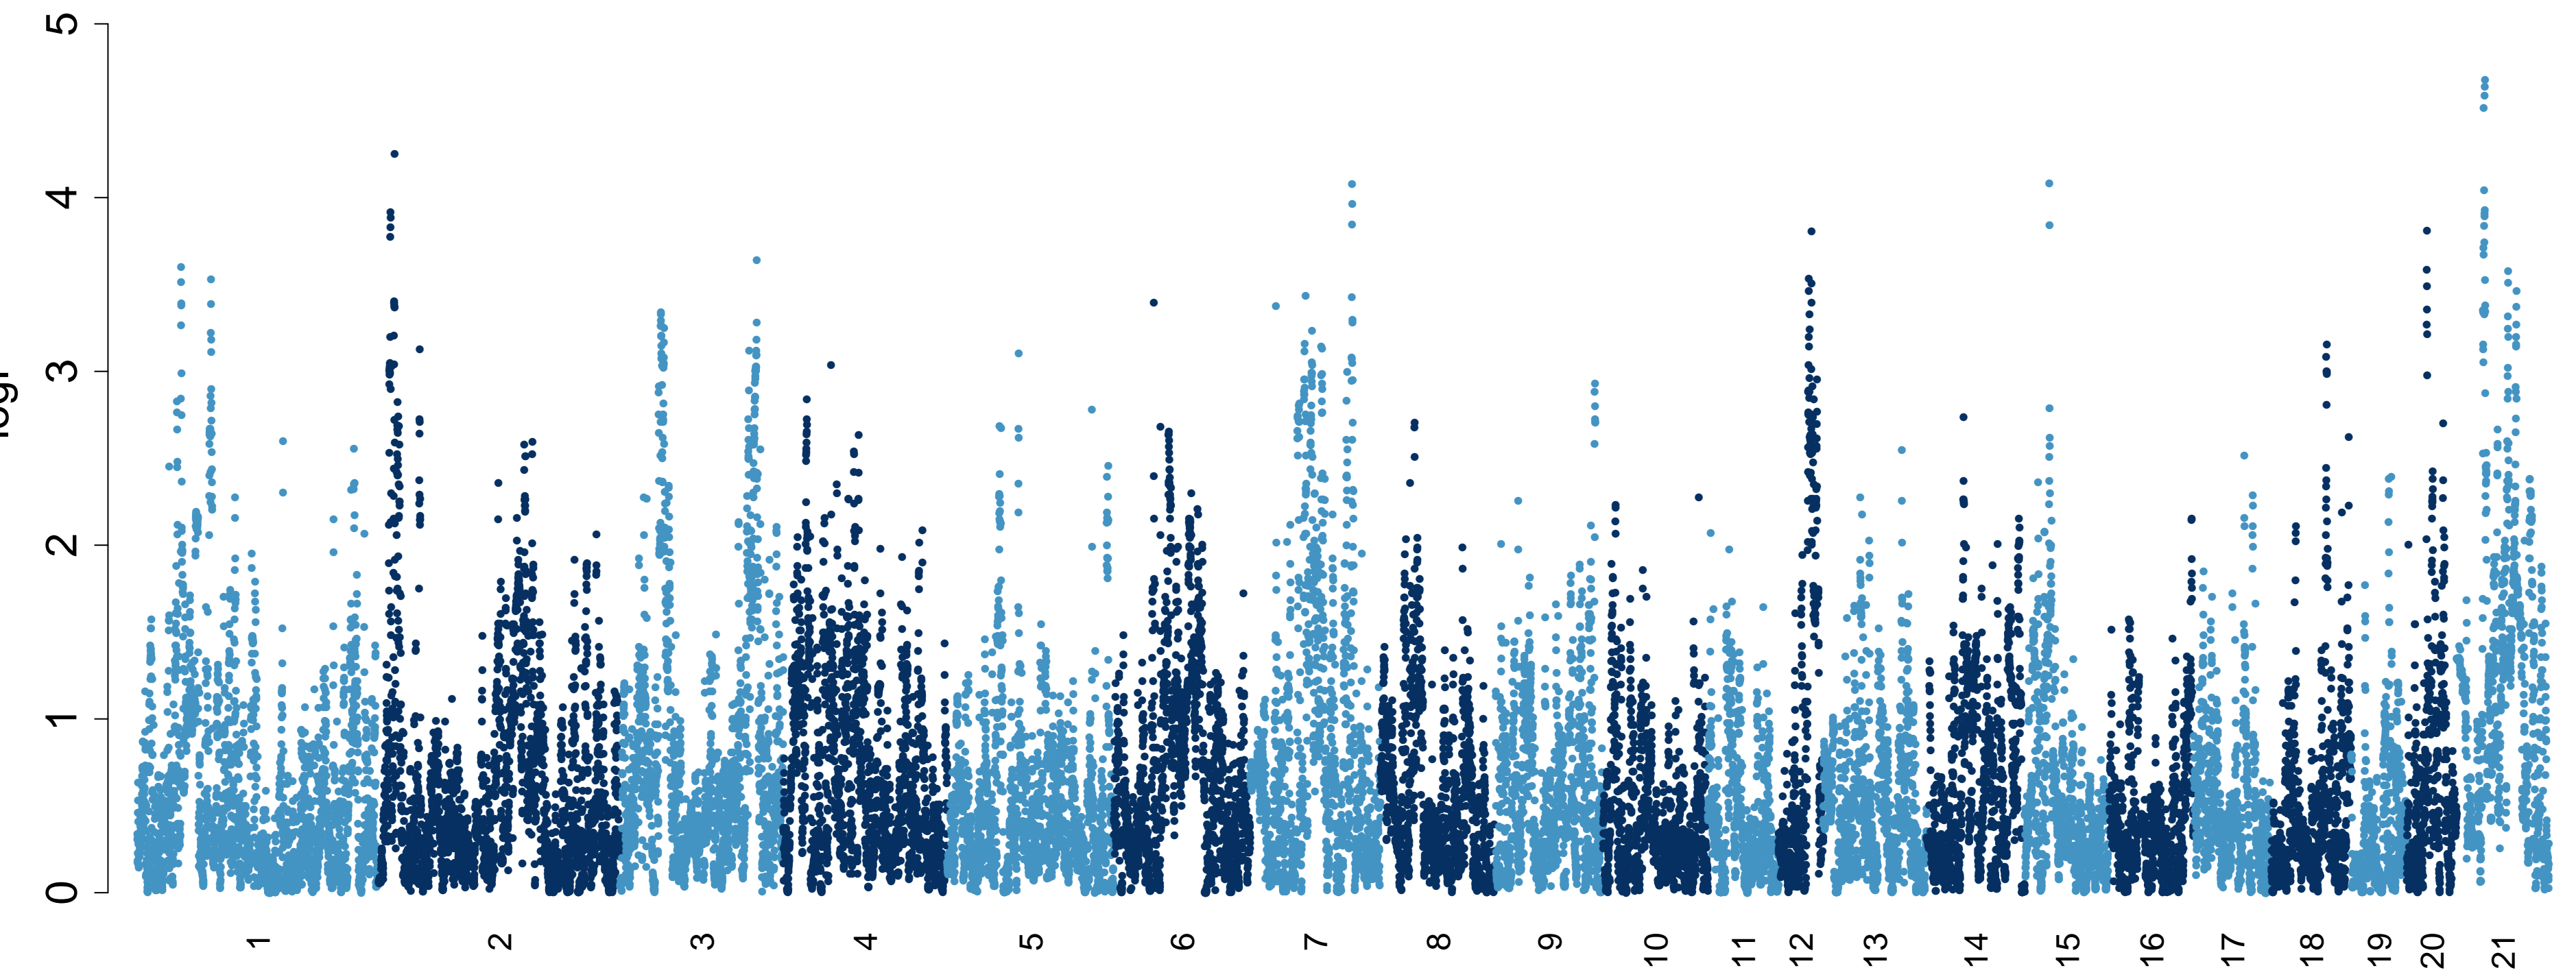

Normalized raw pheno

Normalized imputed pheno

Biochemistry\_Potassium

Biochemistry\_Potassium imputed