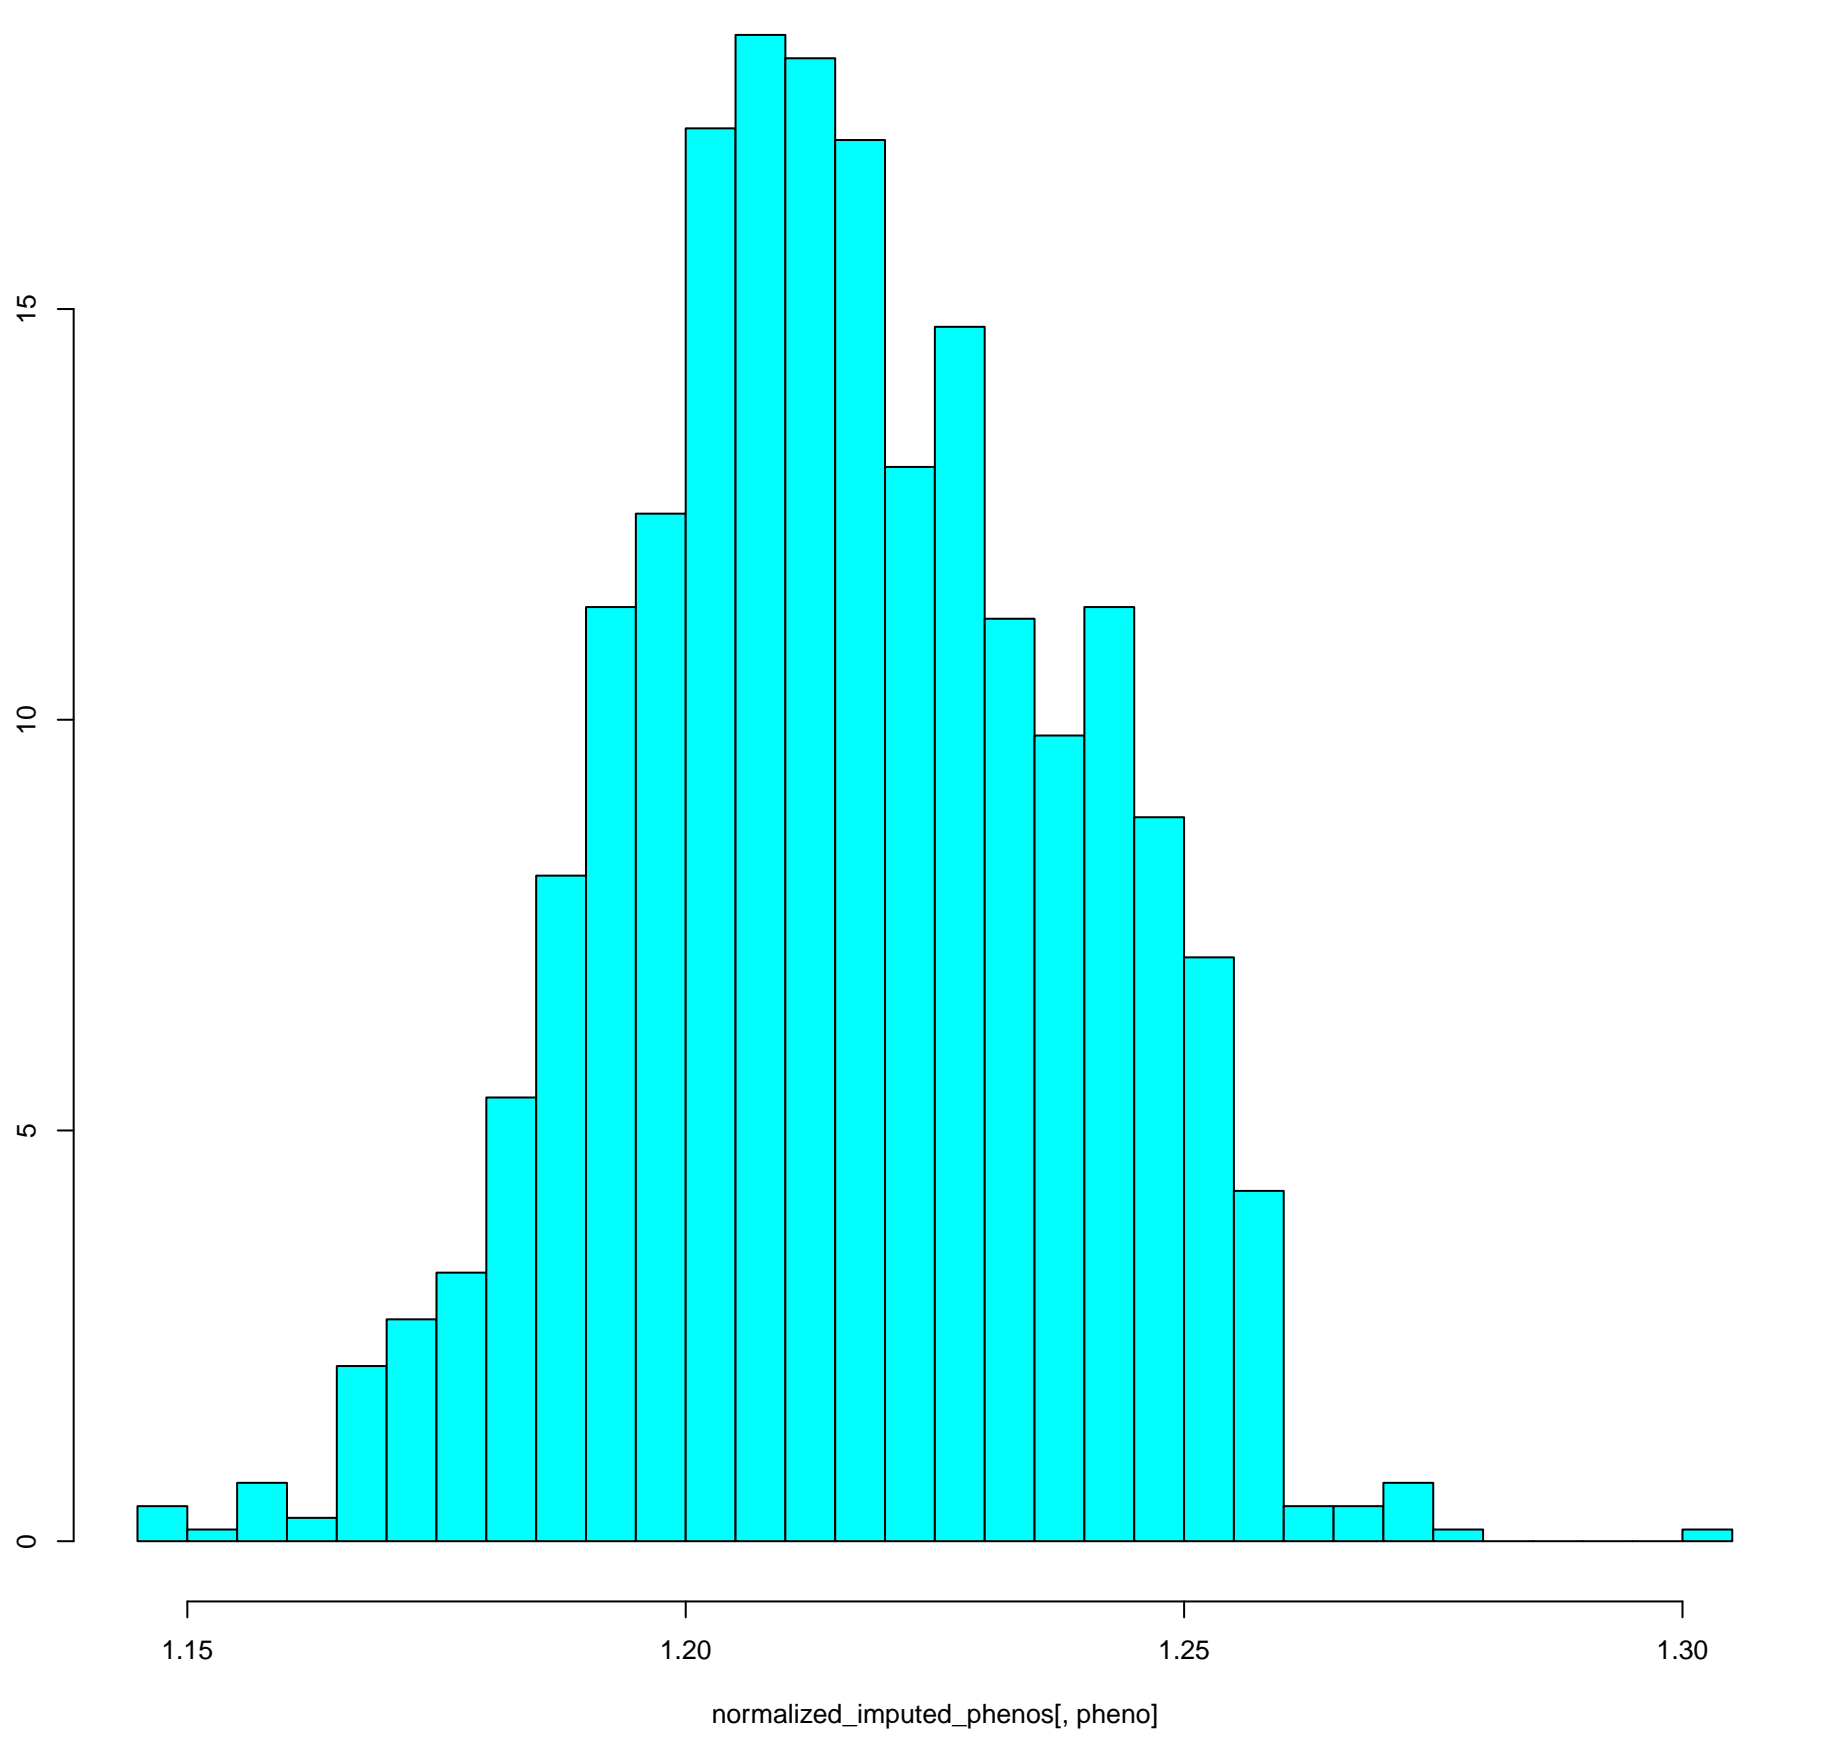

Normalized raw pheno

Normalized imputed pheno

Biochemistry\_Potassium

Biochemistry\_Potassium imputed