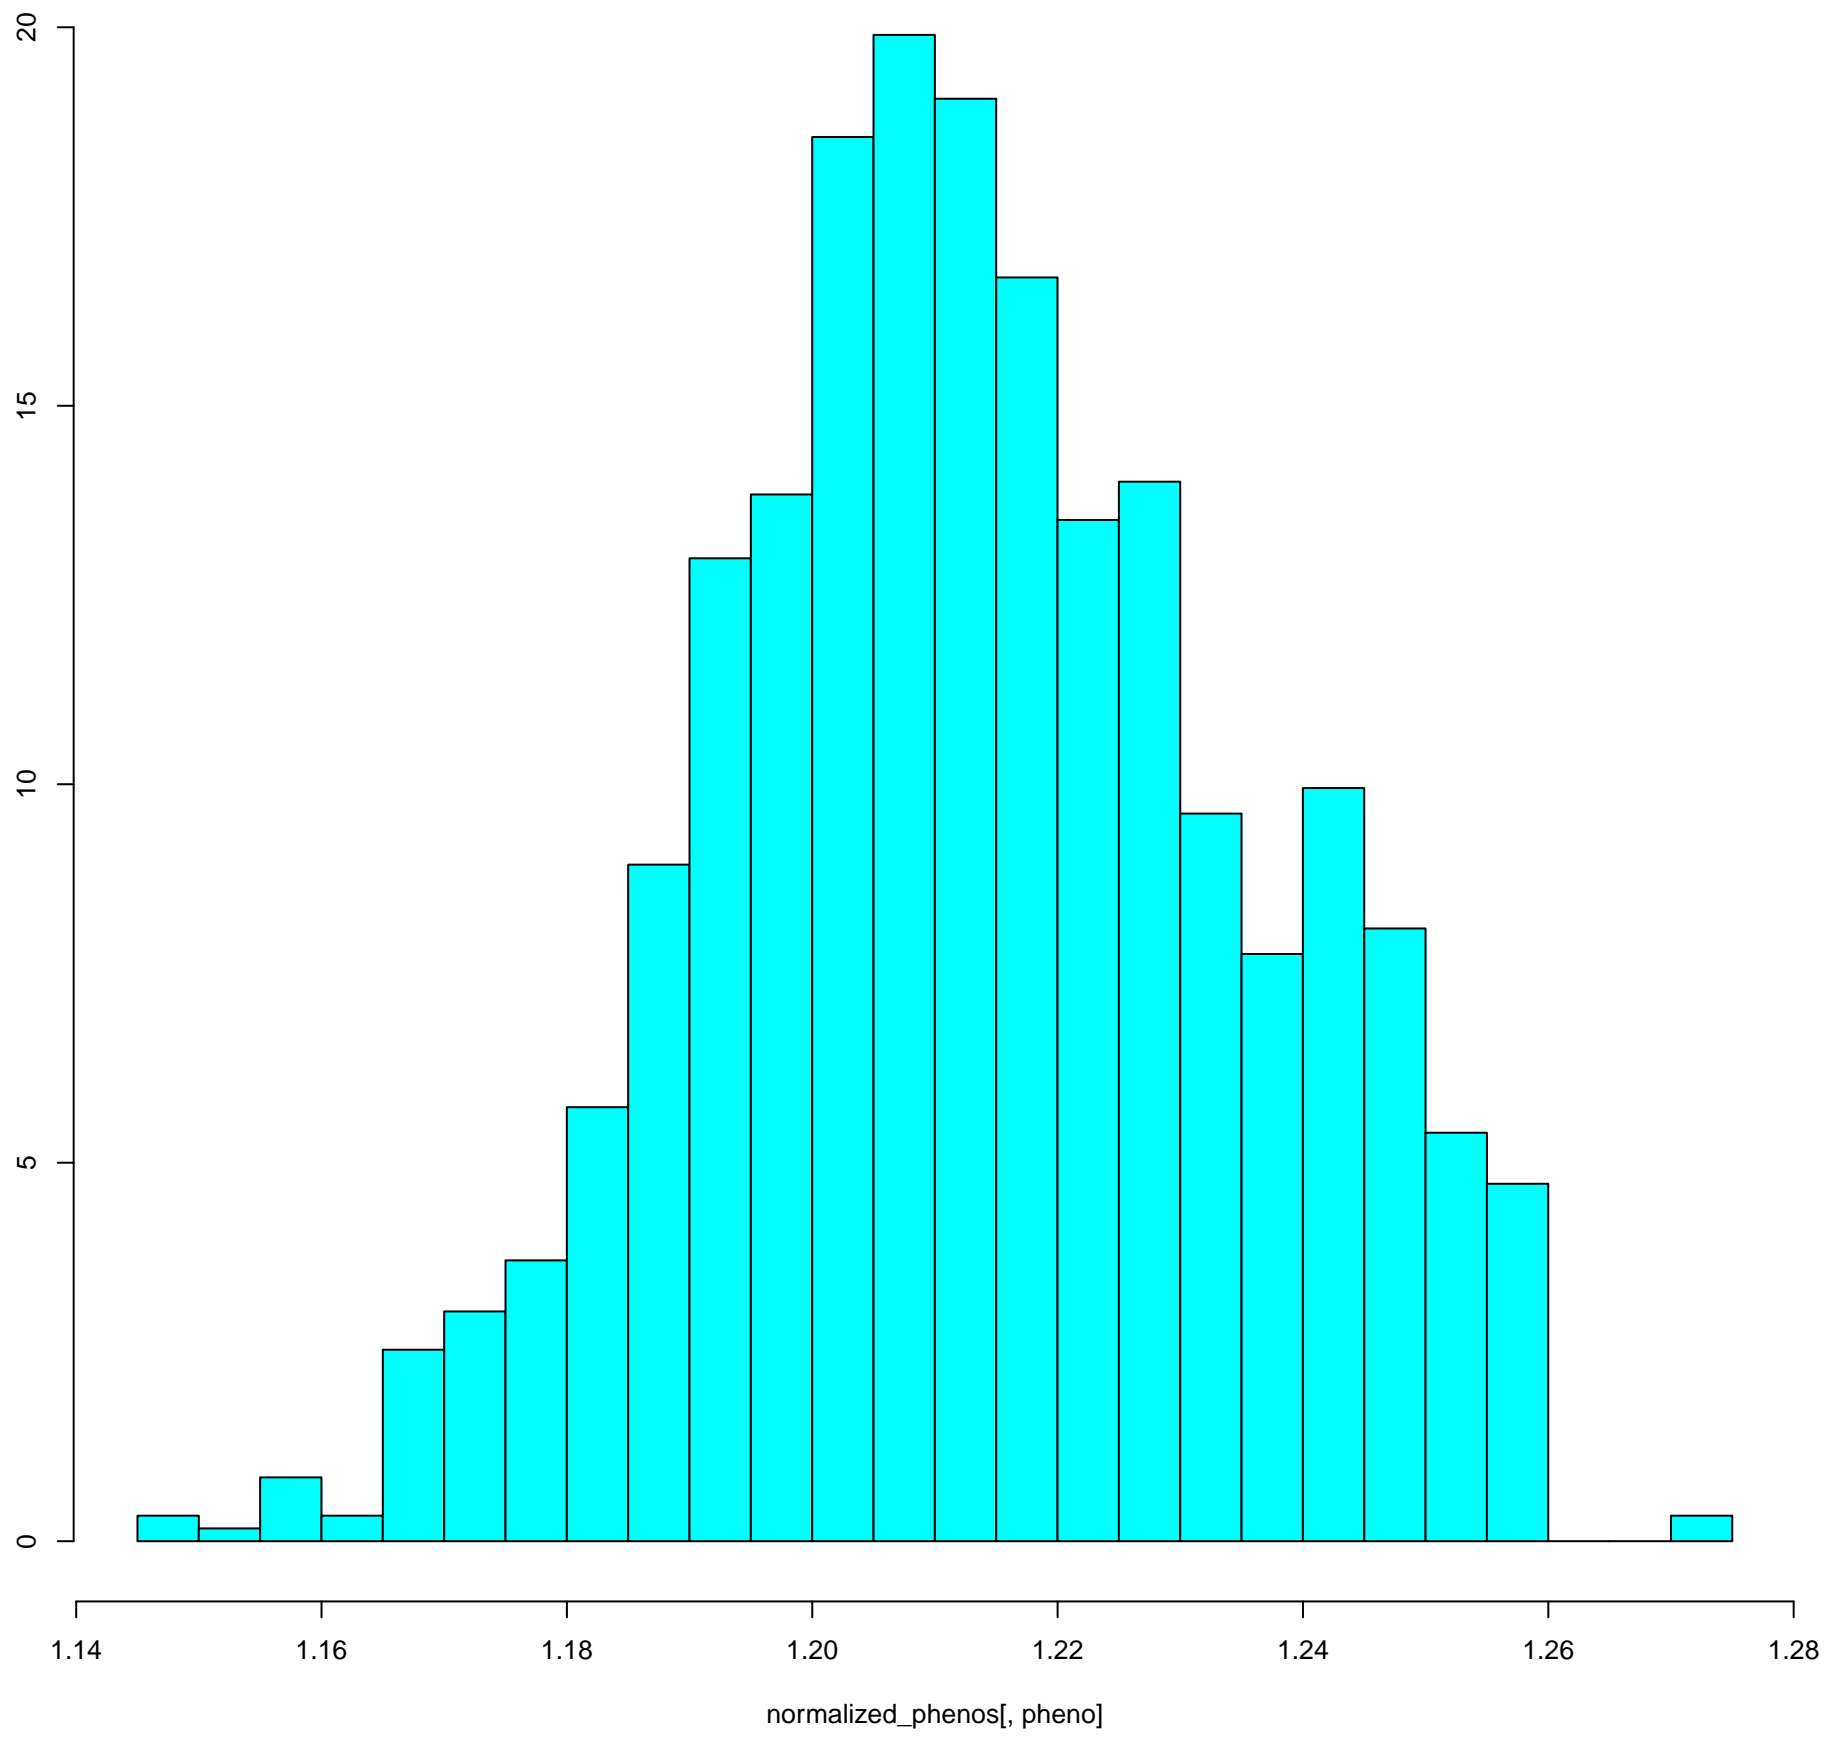

Normalized raw pheno

Normalized imputed pheno

Biochemistry\_Potassium

Biochemistry\_Potassium imputed