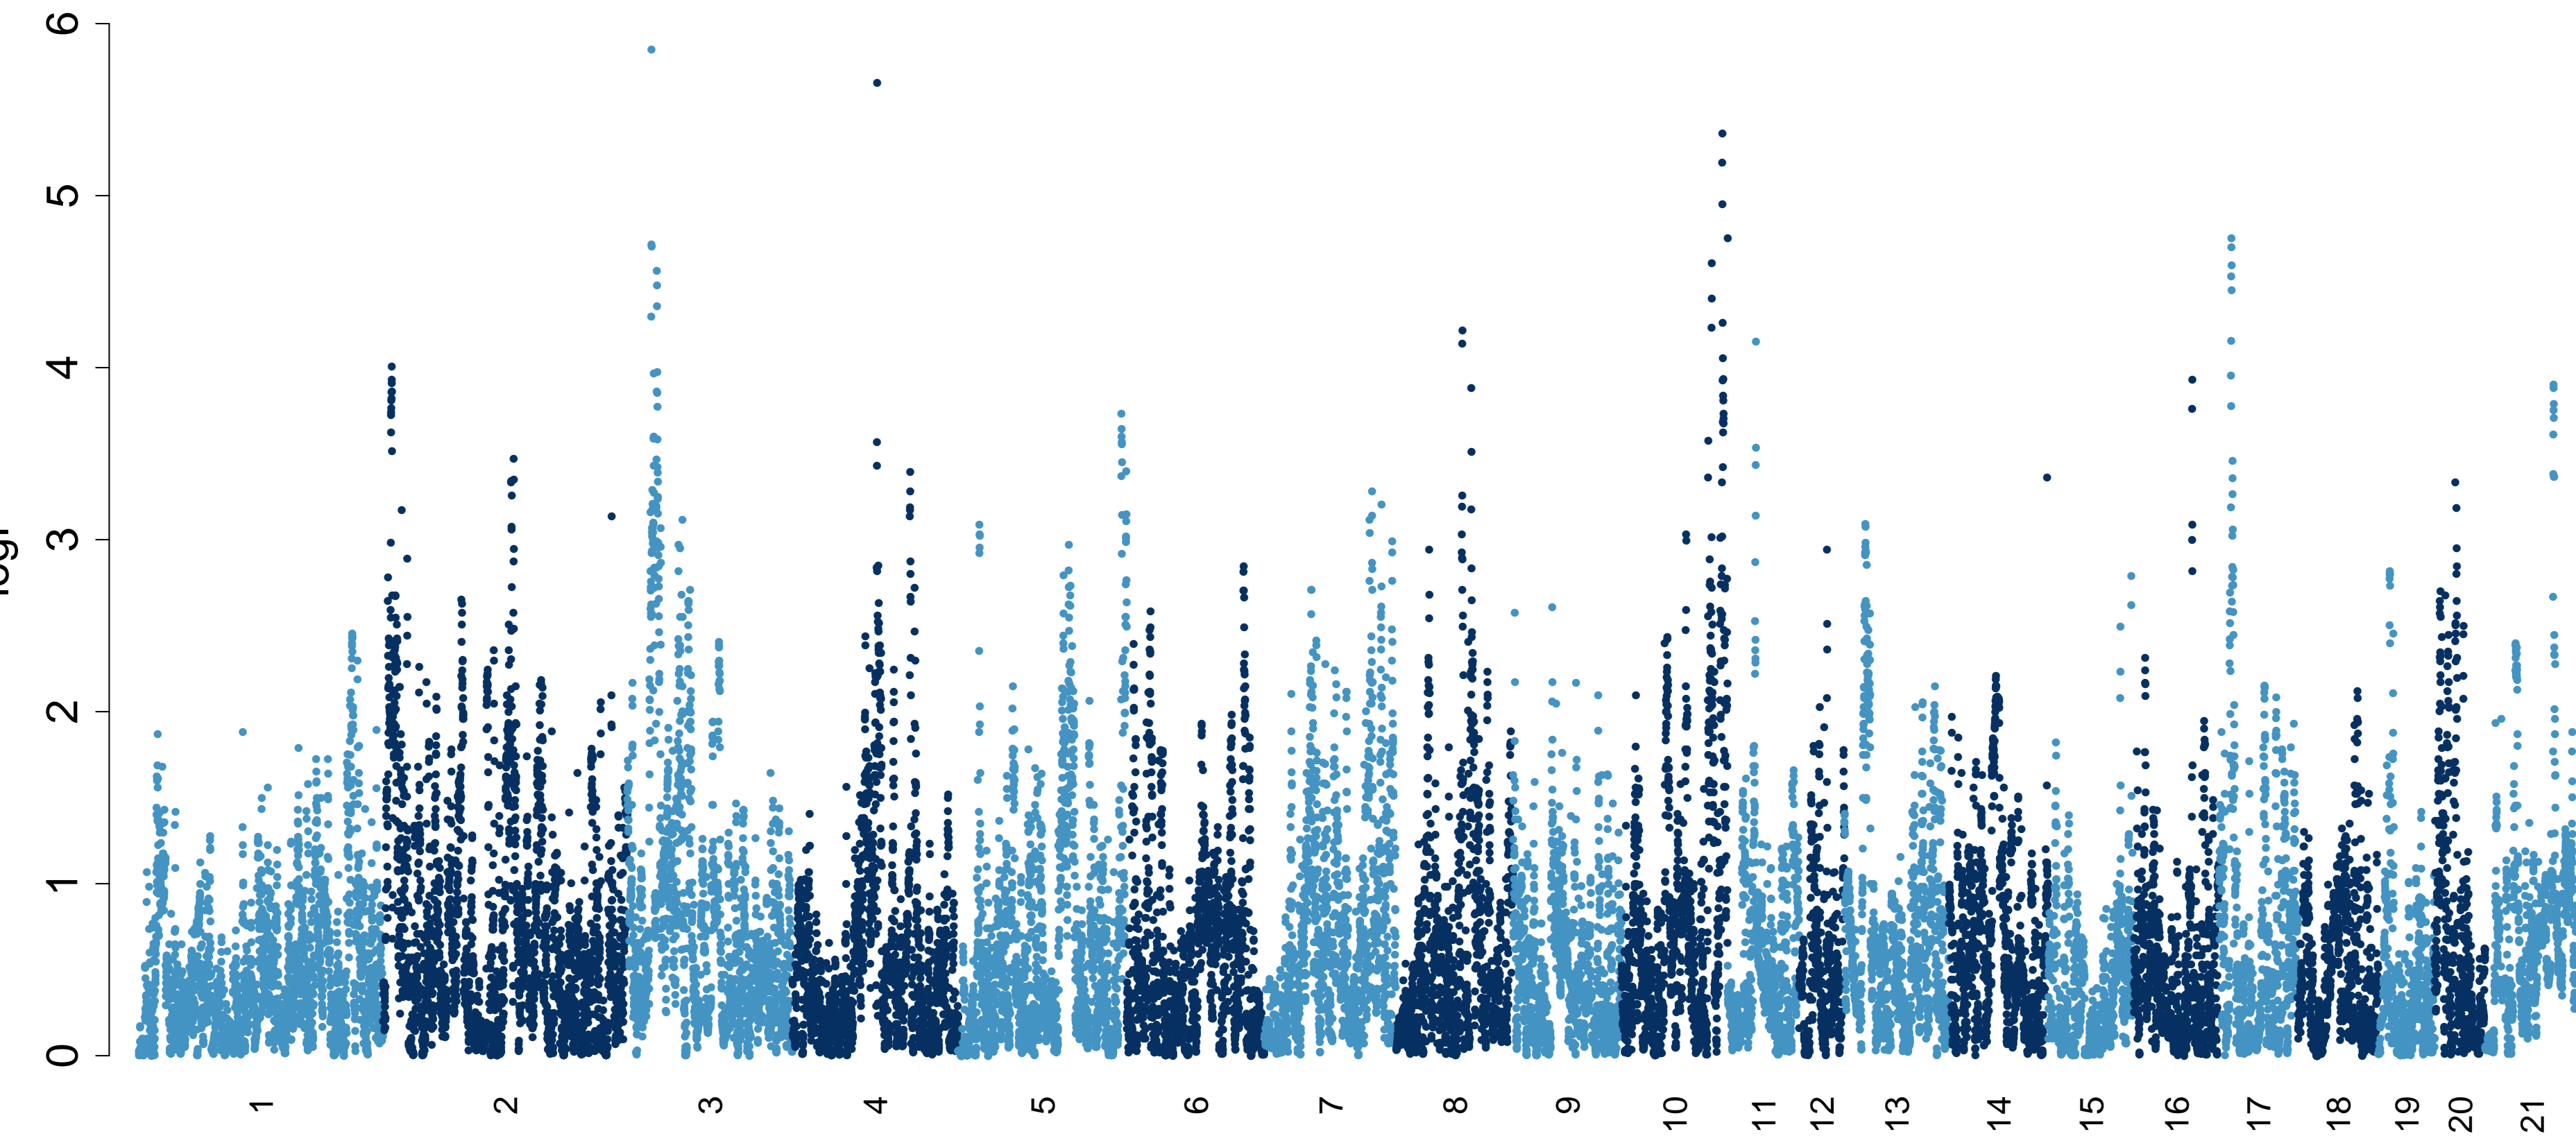

Normalized raw pheno

Normalized imputed pheno

Bone_femur_midshaft_CRT_A

Bone_femur_midshaft_CRT_A imputed