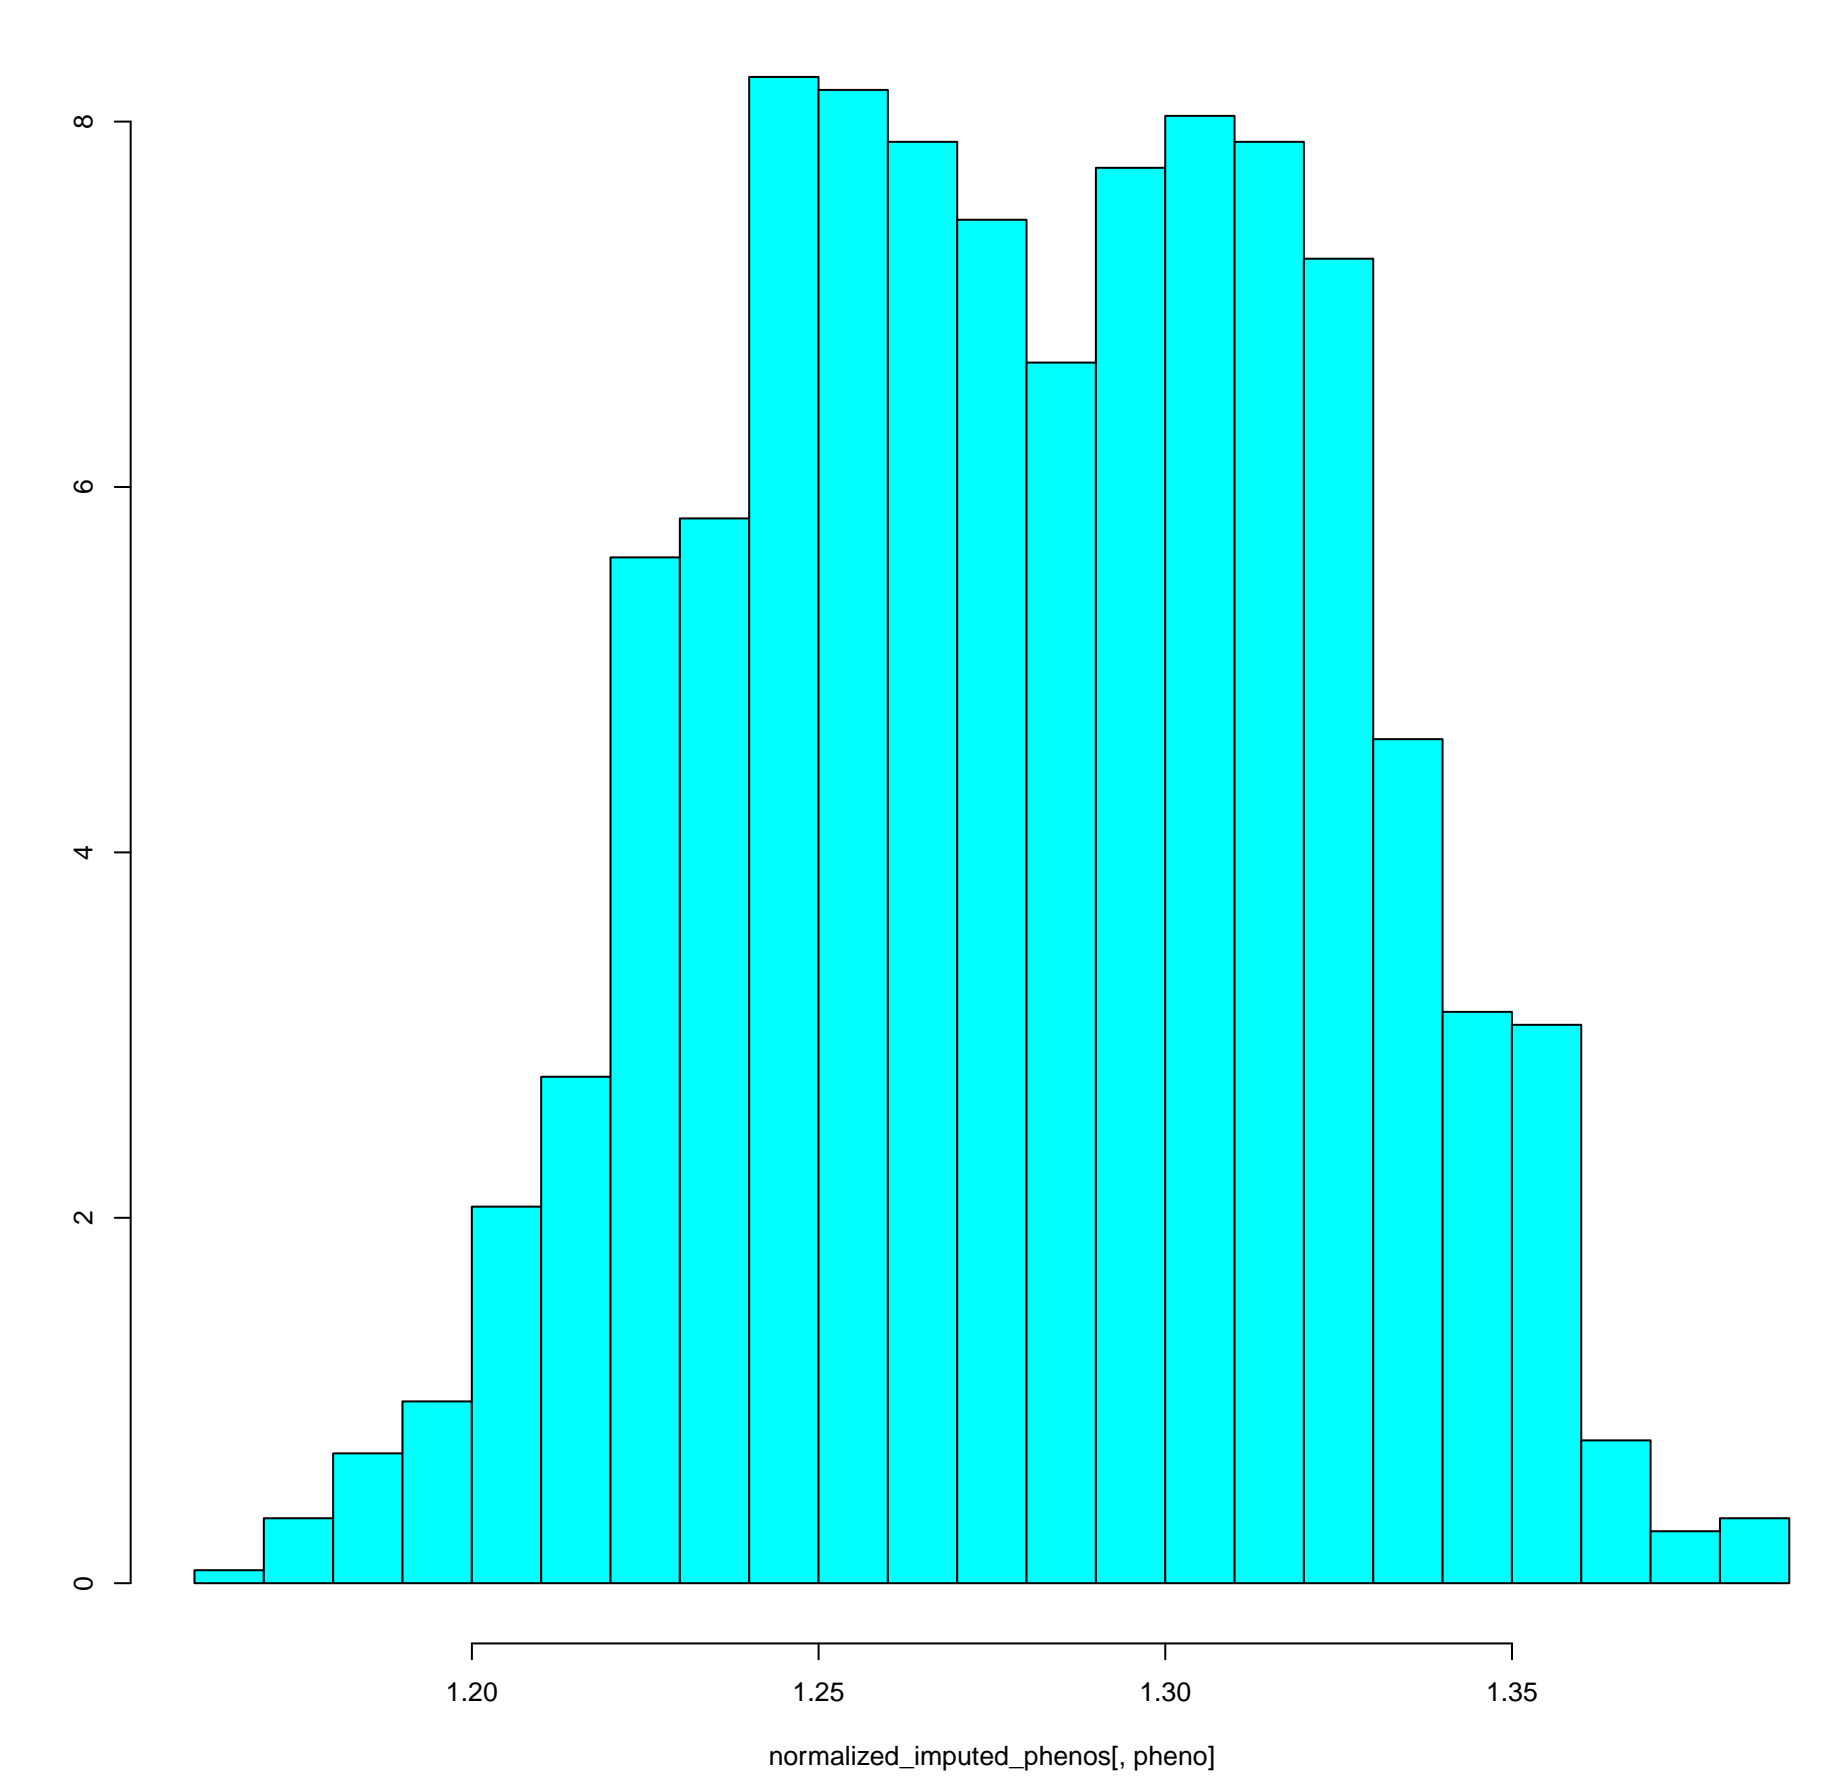

Normalized imputed pheno

Bone_femur_midshaft_IP_TOT_W

Bone_femur_midshaft_IP_TOT_W imputed