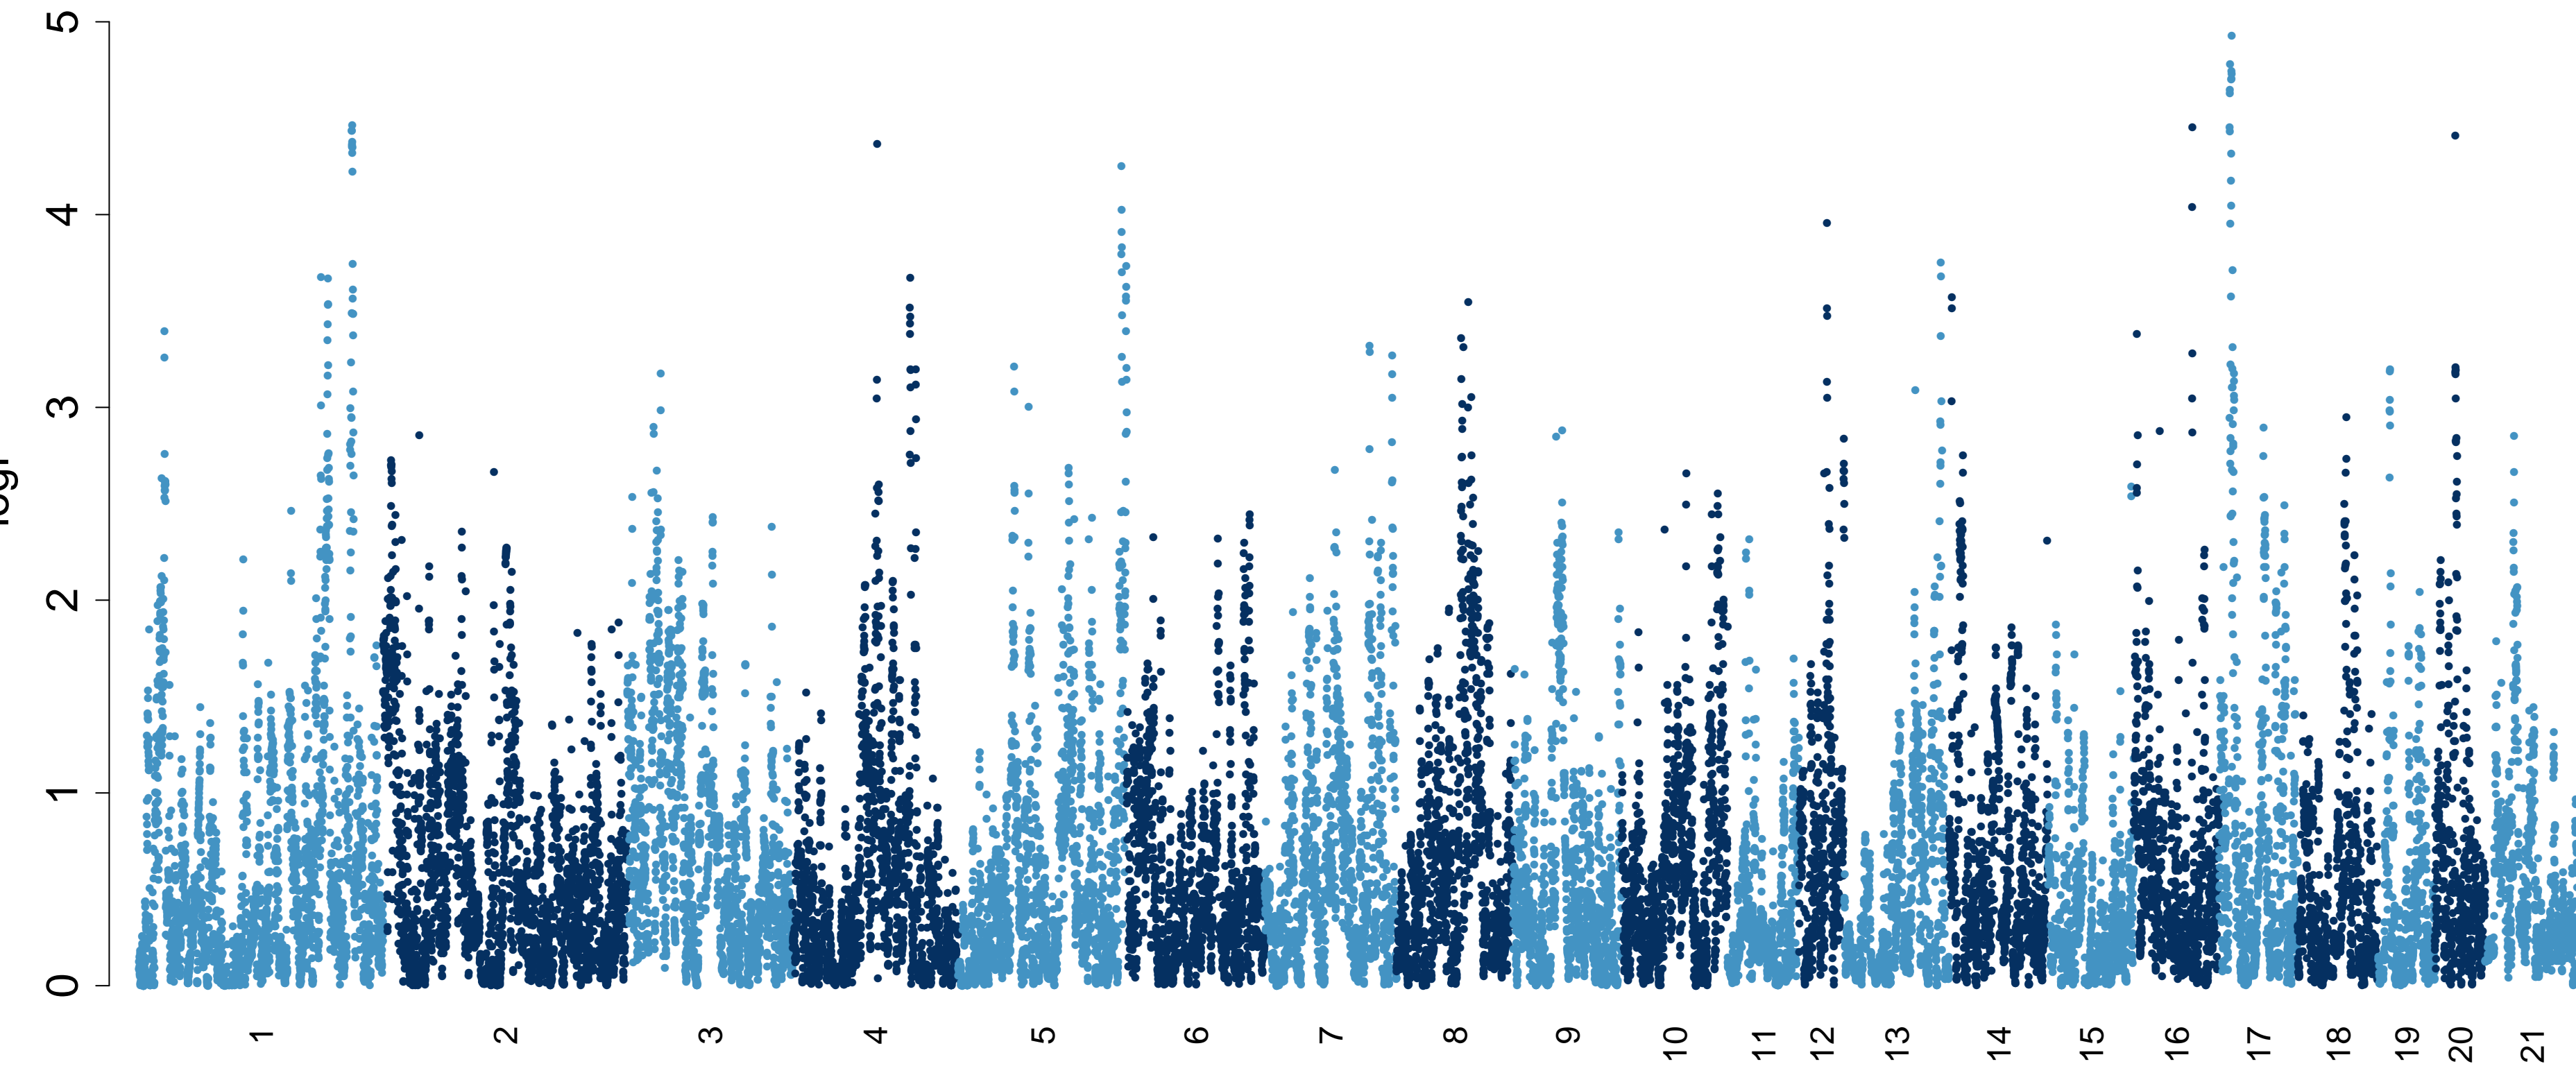

Normalized imputed pheno

Bone_femur_midshaft_IP_TOT_W

Bone_femur_midshaft_IP_TOT_W imputed