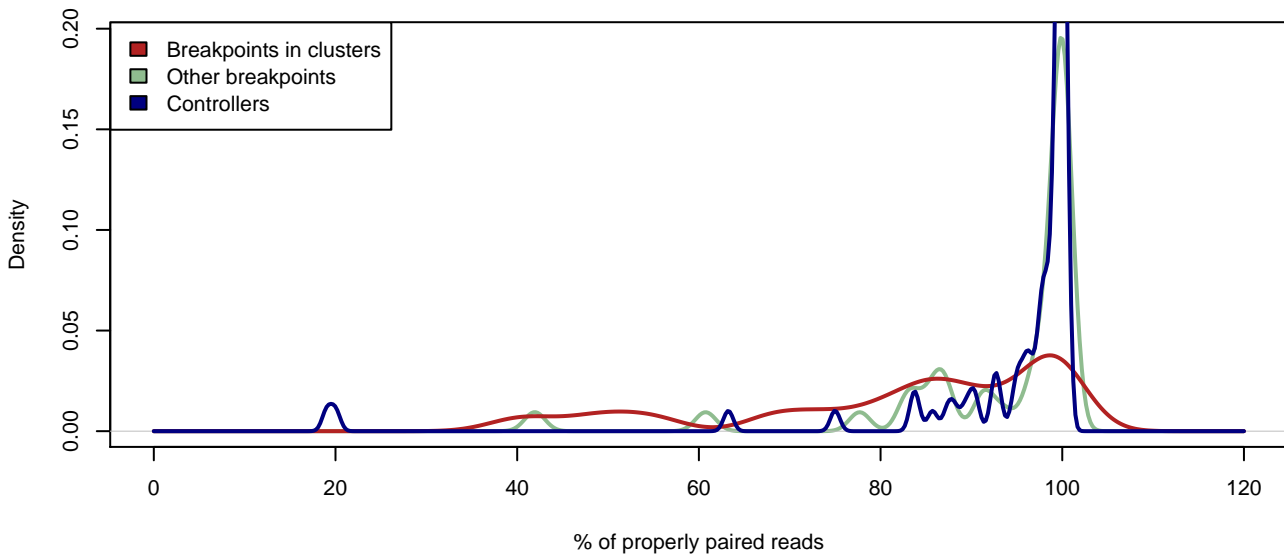

MAGIC.329 – Properly paired reads in a 1kbp window around breakpoints