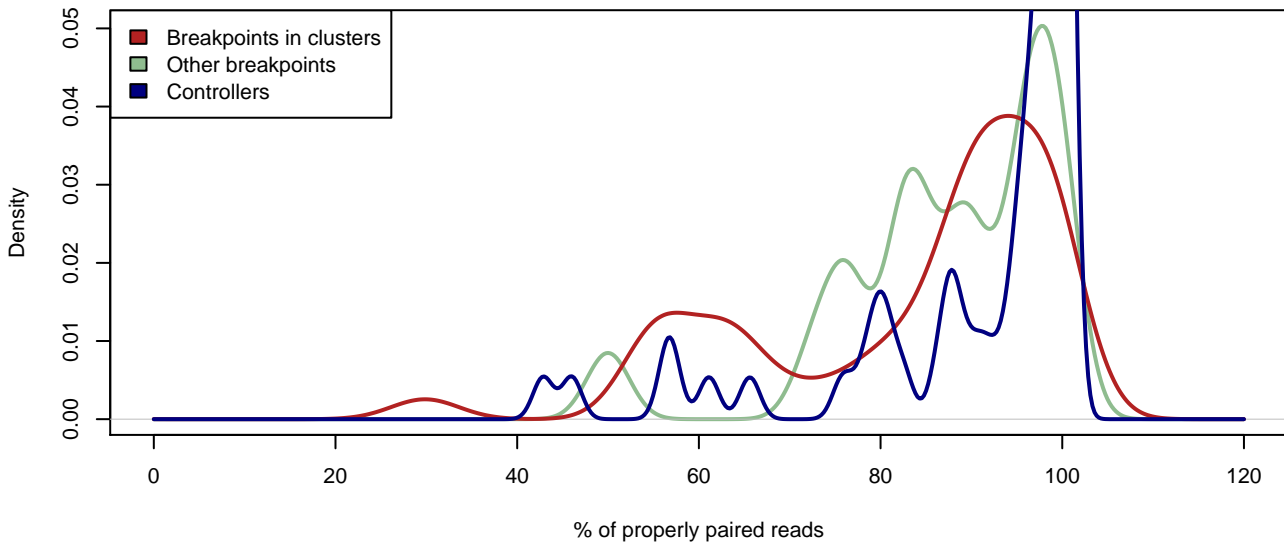

MAGIC.433 – Properly paired reads in a 1kbp window around breakpoints