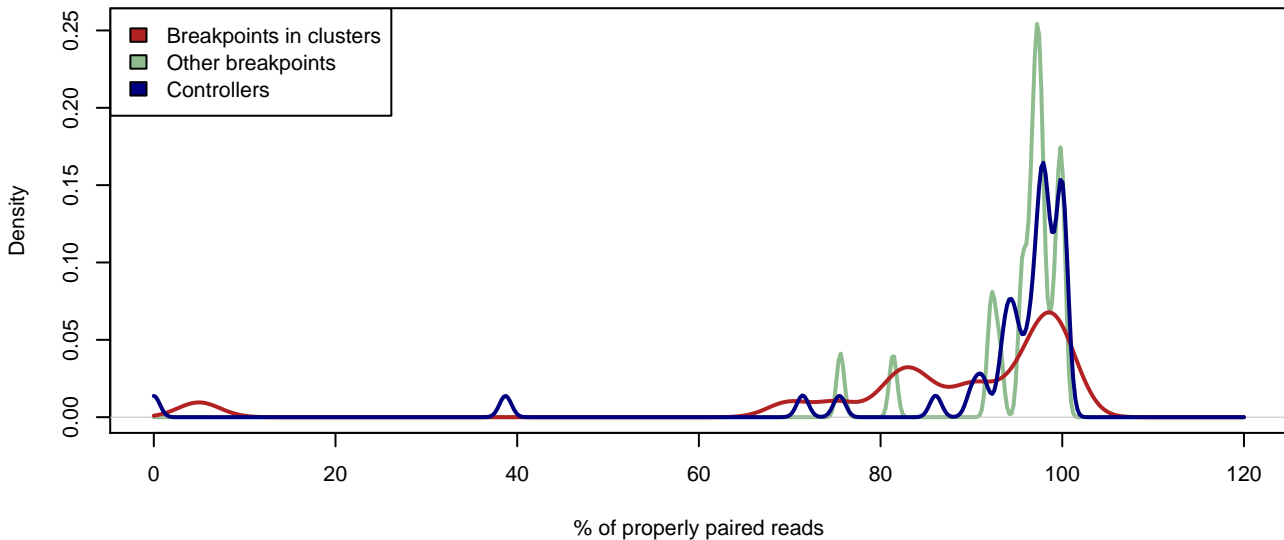

MAGIC.175 – Properly paired reads in a 1kbp window around breakpoints