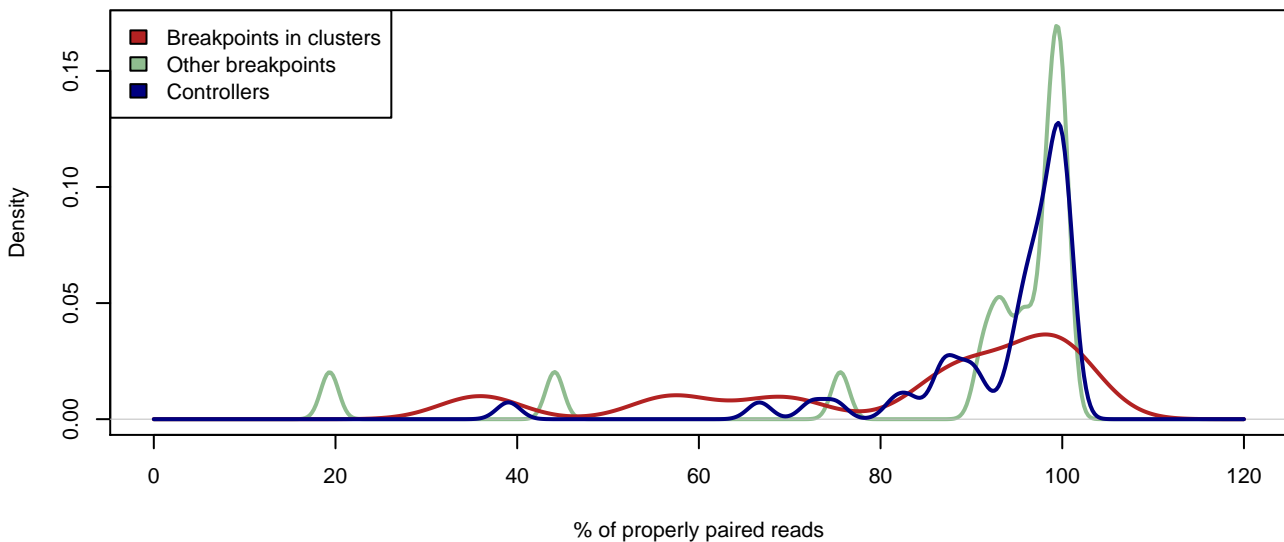

MAGIC.426 – Properly paired reads in a 1kbp window around breakpoints