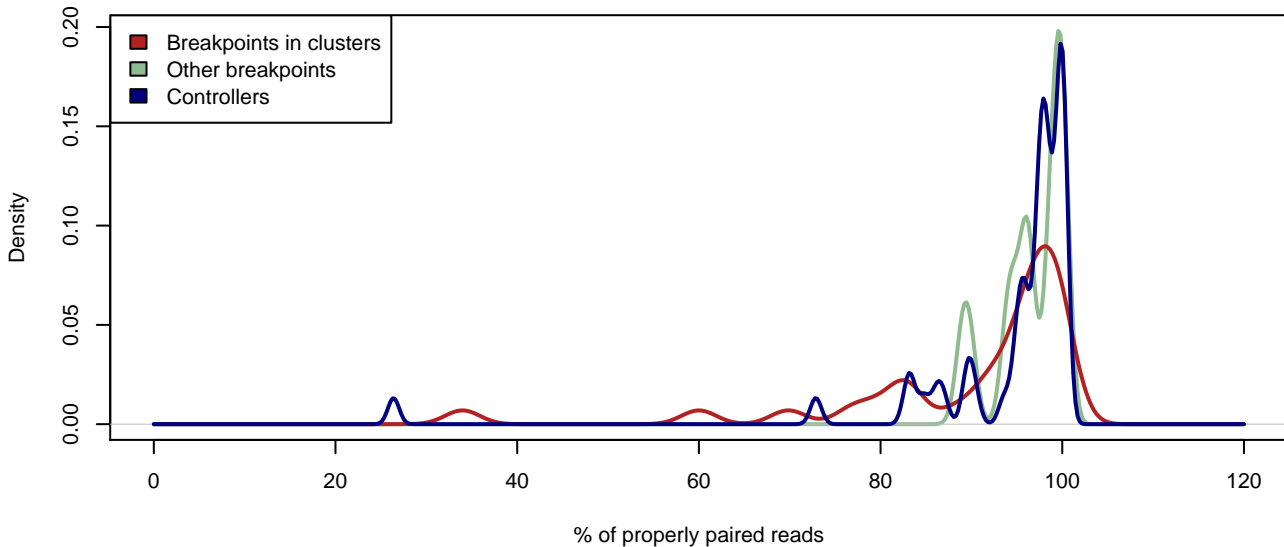

MAGIC.287 – Properly paired reads in a 1kbp window around breakpoints