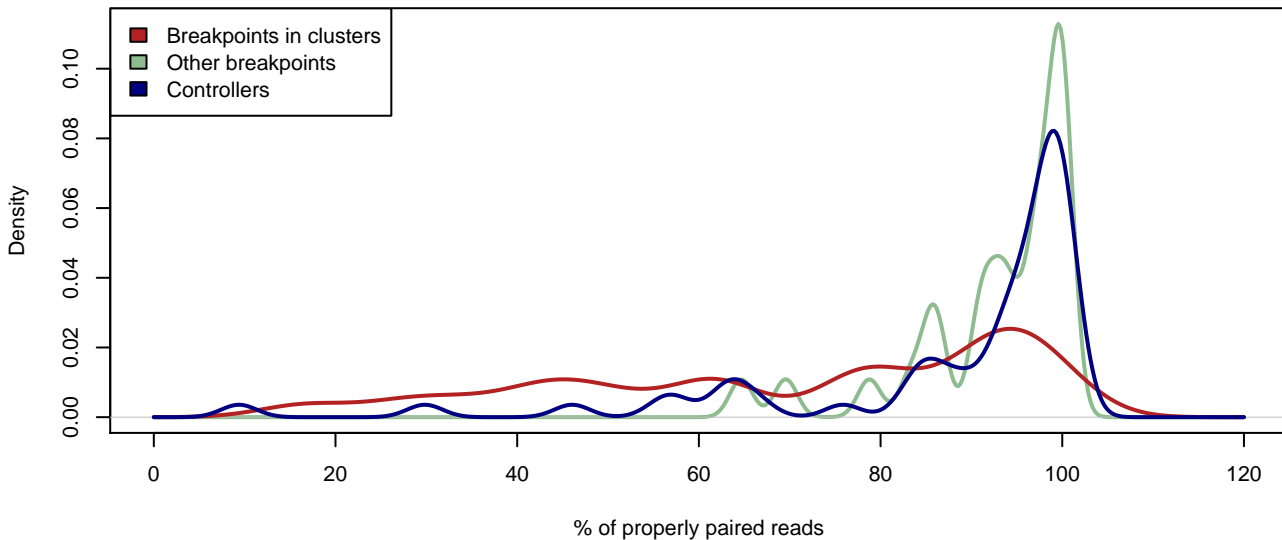

MAGIC.149 – Properly paired reads in a 1kbp window around breakpoints