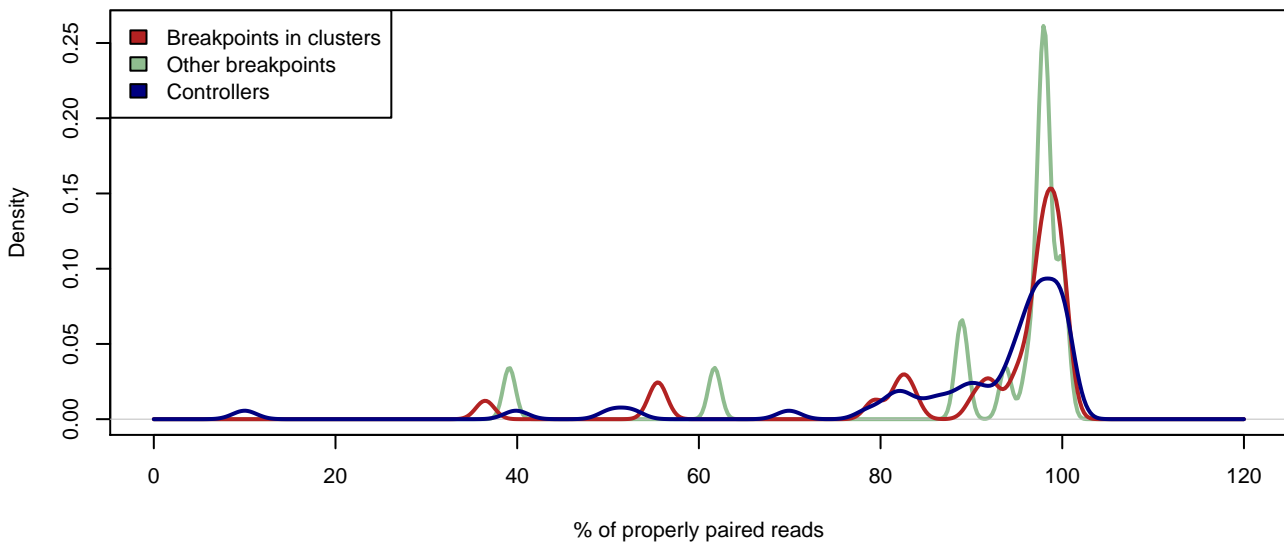

MAGIC.338 – Properly paired reads in a 1kbp window around breakpoints