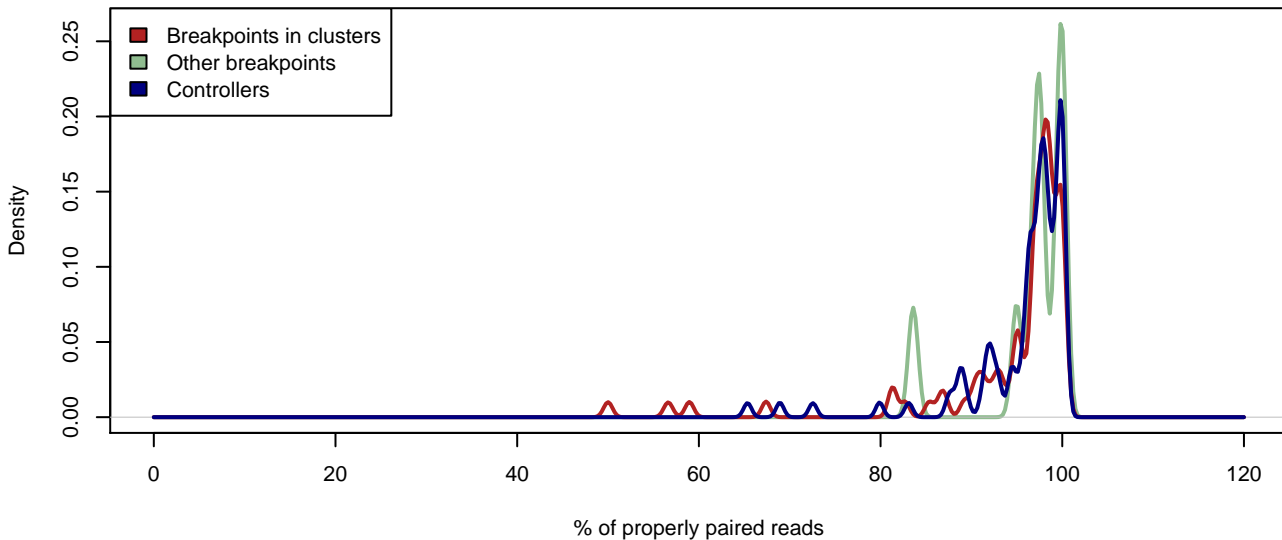

### MAGIC.105 – Properly paired reads in a 1kbp window around breakpoints