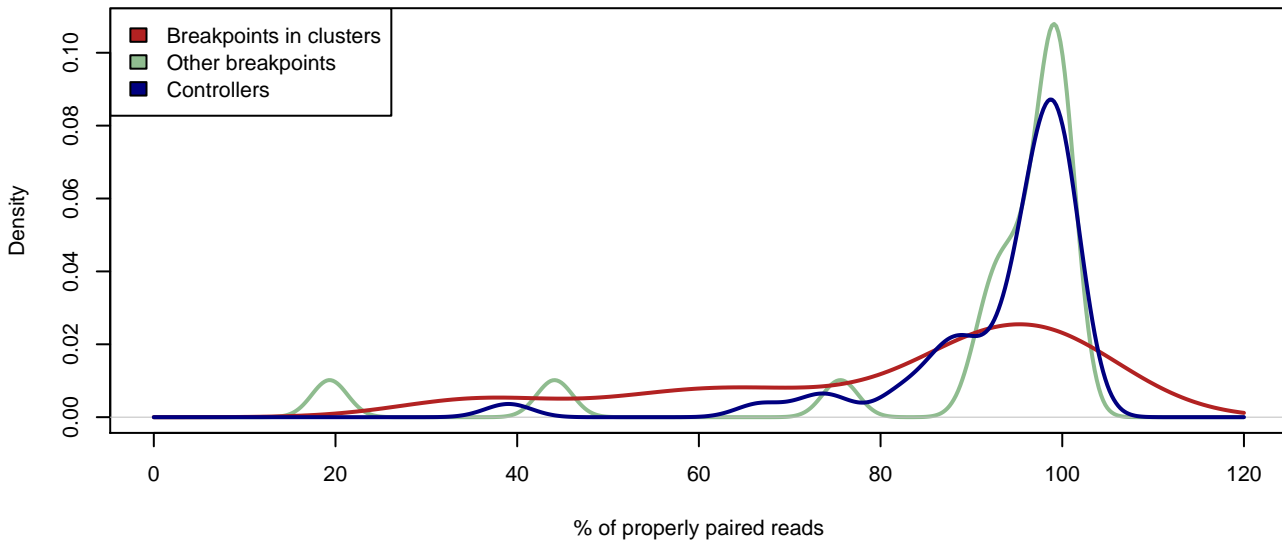

MAGIC.105 – Properly paired reads in a 1kbp window around breakpoints

MAGIC.149 – Properly paired reads in a 1kbp window around breakpoints

MAGIC.175 – Properly paired reads in a 1kbp window around breakpoints

MAGIC.329 – Properly paired reads in a 1kbp window around breakpoints

MAGIC.338 – Properly paired reads in a 1kbp window around breakpoints

MAGIC.426 – Properly paired reads in a 1kbp window around breakpoints