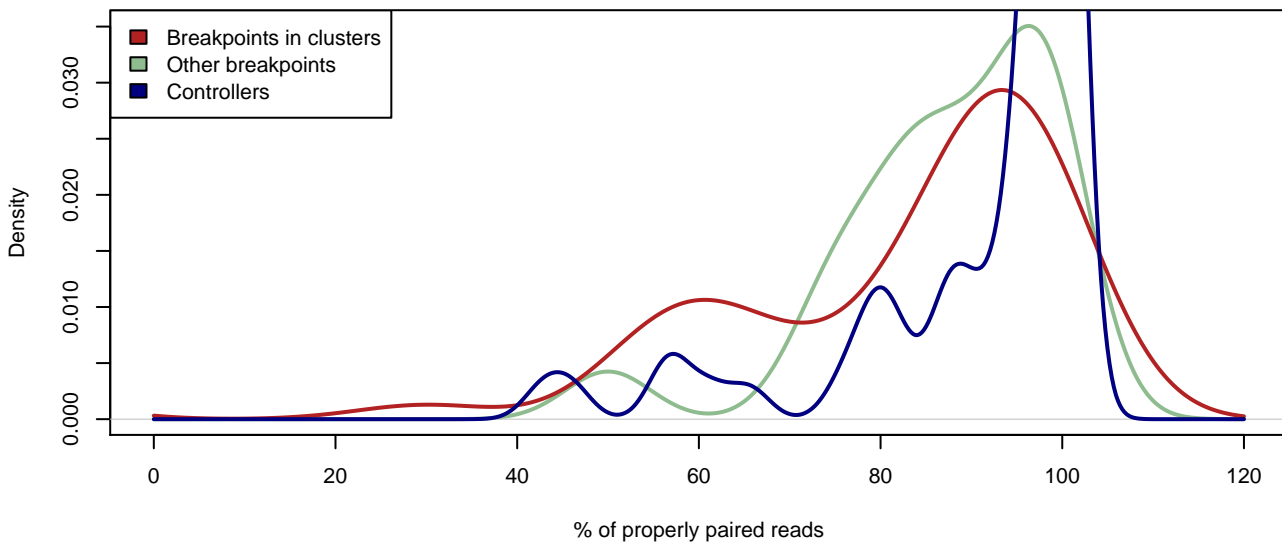

MAGIC.105 – Properly paired reads in a 1kbp window around breakpoints

MAGIC.149 – Properly paired reads in a 1kbp window around breakpoints

MAGIC.175 – Properly paired reads in a 1kbp window around breakpoints

MAGIC.329 – Properly paired reads in a 1kbp window around breakpoints

MAGIC.338 – Properly paired reads in a 1kbp window around breakpoints

MAGIC.426 – Properly paired reads in a 1kbp window around breakpoints

MAGIC.433 – Properly paired reads in a 1kbp window around breakpoints

MAGIC.446 – Properly paired reads in a 1kbp window around breakpoints