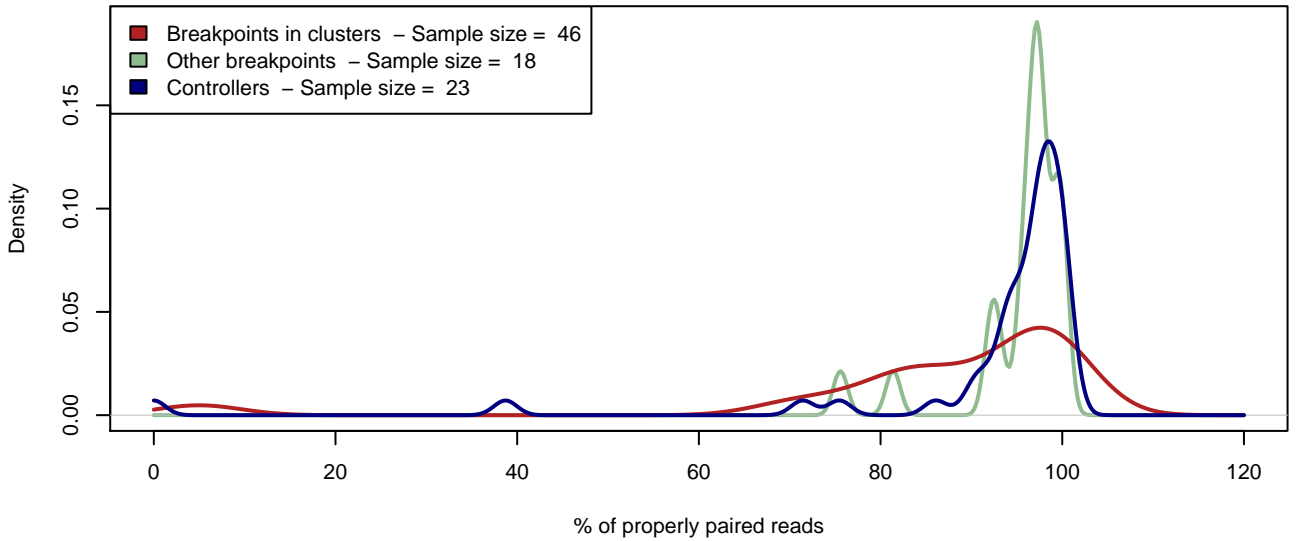

MAGIC.105 – Properly paired reads in a 1kbp window around breakpoints

MAGIC.149 – Properly paired reads in a 1kbp window around breakpoints

MAGIC.175 – Properly paired reads in a 1kbp window around breakpoints

MAGIC.329 – Properly paired reads in a 1kbp window around breakpoints

MAGIC.338 – Properly paired reads in a 1kbp window around breakpoints

MAGIC.426 – Properly paired reads in a 1kbp window around breakpoints

MAGIC.433 – Properly paired reads in a 1kbp window around breakpoints

MAGIC.446 – Properly paired reads in a 1kbp window around breakpoints