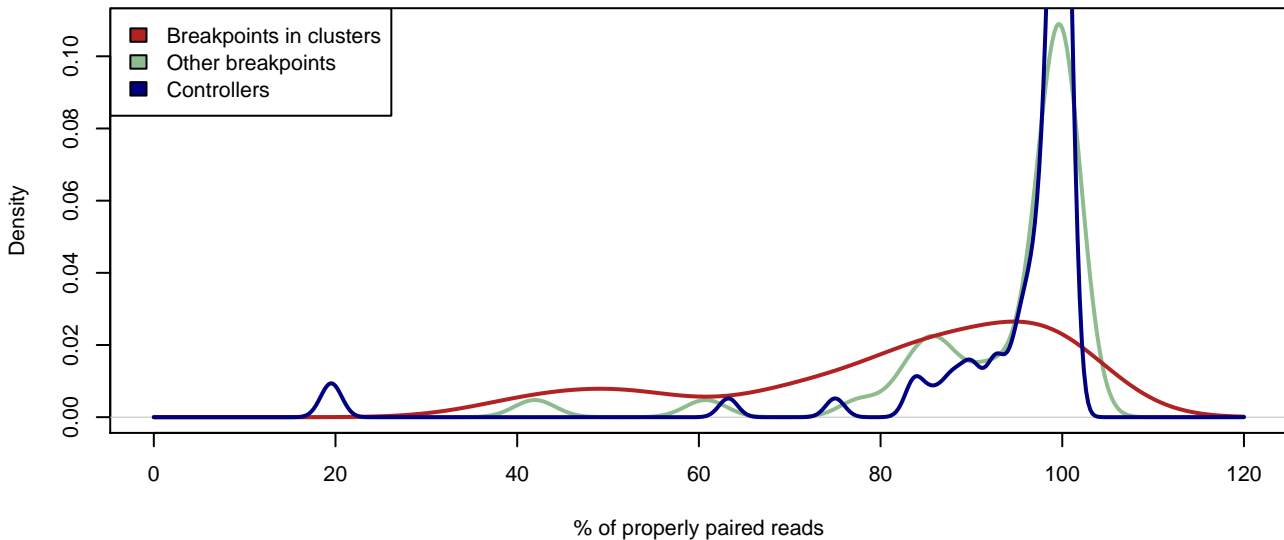

MAGIC.105 – Properly paired reads in a 1kbp window around breakpoints

MAGIC.149 – Properly paired reads in a 1kbp window around breakpoints

MAGIC.175 – Properly paired reads in a 1kbp window around breakpoints

MAGIC.329 – Properly paired reads in a 1kbp window around breakpoints

MAGIC.338 – Properly paired reads in a 1kbp window around breakpoints

MAGIC.426 – Properly paired reads in a 1kbp window around breakpoints