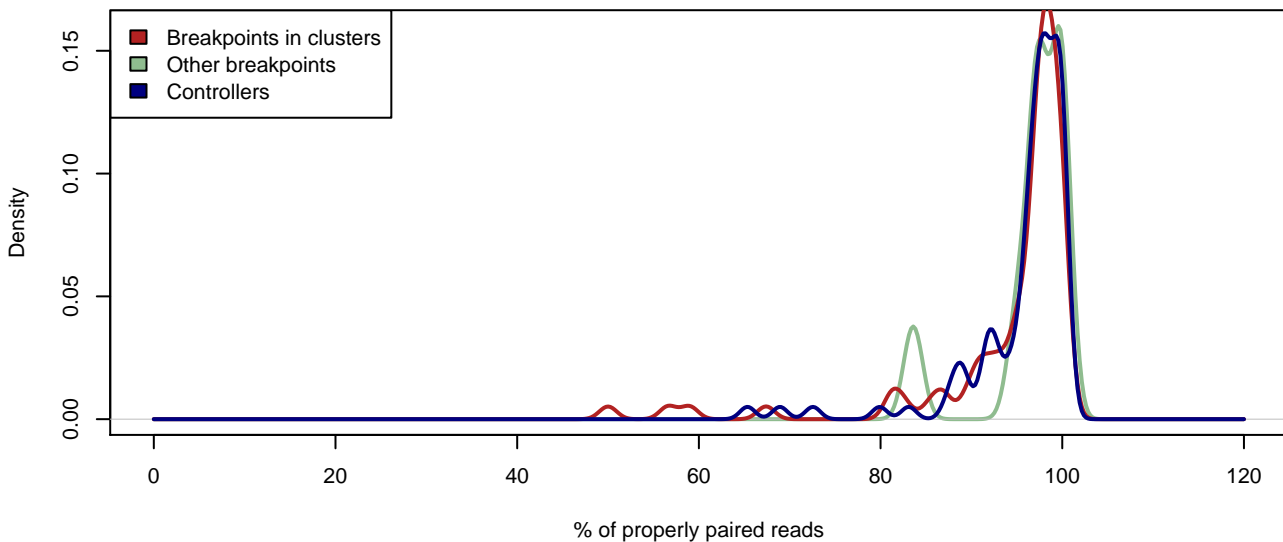

MAGIC.105 – Properly paired reads in a 1kbp window around breakpoints

MAGIC.149 – Properly paired reads in a 1kbp window around breakpoints

MAGIC.175 – Properly paired reads in a 1kbp window around breakpoints

MAGIC.329 – Properly paired reads in a 1kbp window around breakpoints

MAGIC.338 – Properly paired reads in a 1kbp window around breakpoints

MAGIC.426 – Properly paired reads in a 1kbp window around breakpoints