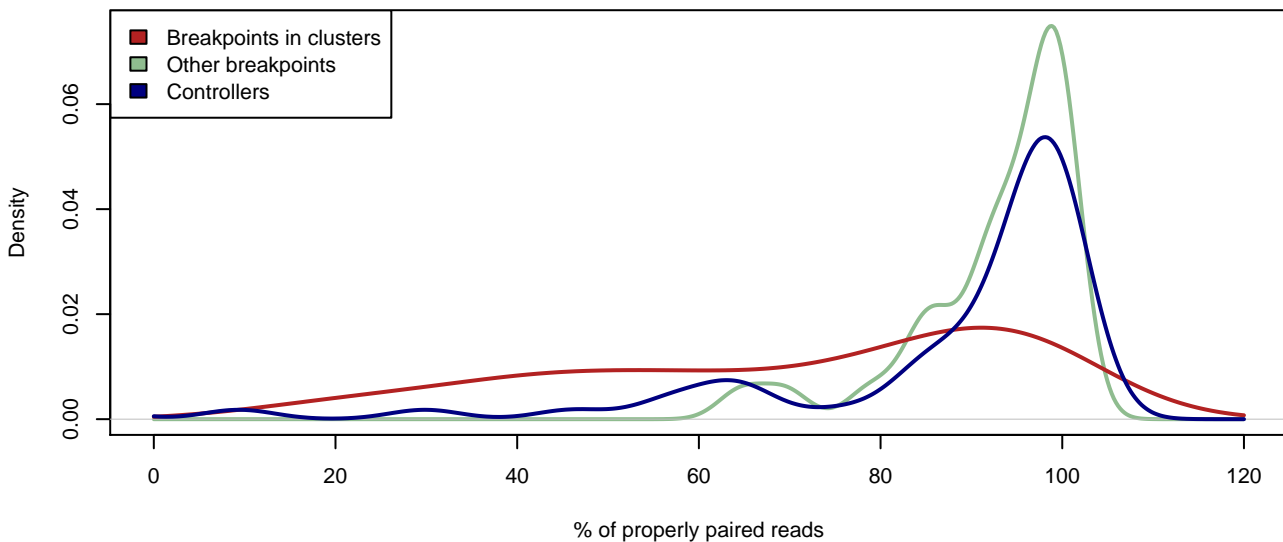

MAGIC.105 – Properly paired reads in a 1kbp window around breakpoints

MAGIC.149 – Properly paired reads in a 1kbp window around breakpoints

MAGIC.175 – Properly paired reads in a 1kbp window around breakpoints

MAGIC.329 – Properly paired reads in a 1kbp window around breakpoints

MAGIC.338 – Properly paired reads in a 1kbp window around breakpoints

MAGIC.426 – Properly paired reads in a 1kbp window around breakpoints