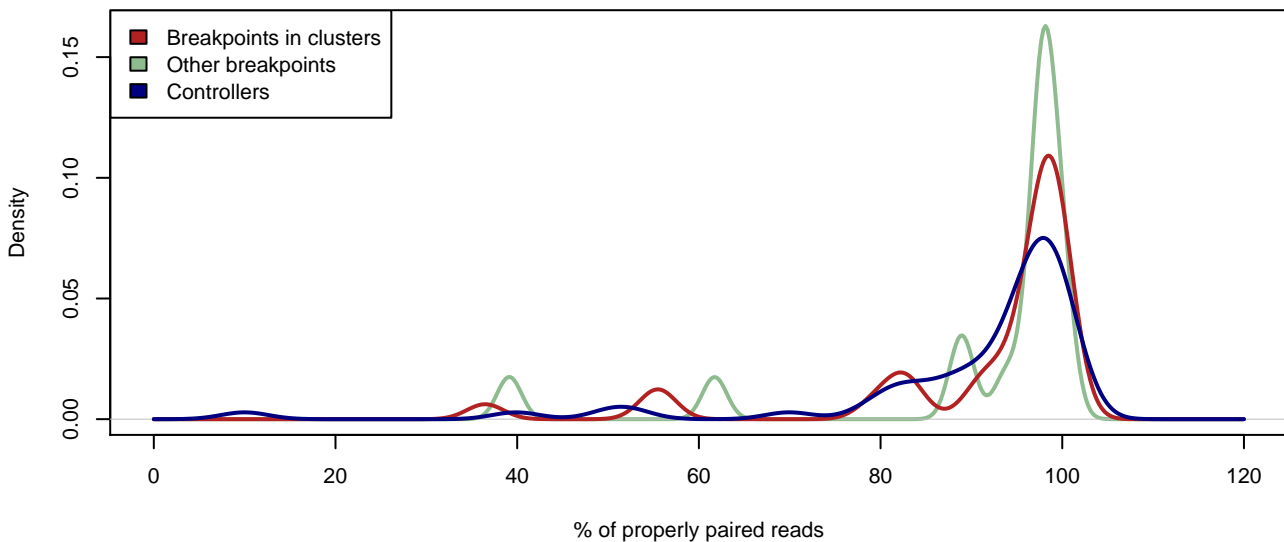

MAGIC.105 – Properly paired reads in a 1kbp window around breakpoints

MAGIC.149 – Properly paired reads in a 1kbp window around breakpoints

MAGIC.175 – Properly paired reads in a 1kbp window around breakpoints

MAGIC.329 – Properly paired reads in a 1kbp window around breakpoints

MAGIC.338 – Properly paired reads in a 1kbp window around breakpoints

MAGIC.426 – Properly paired reads in a 1kbp window around breakpoints