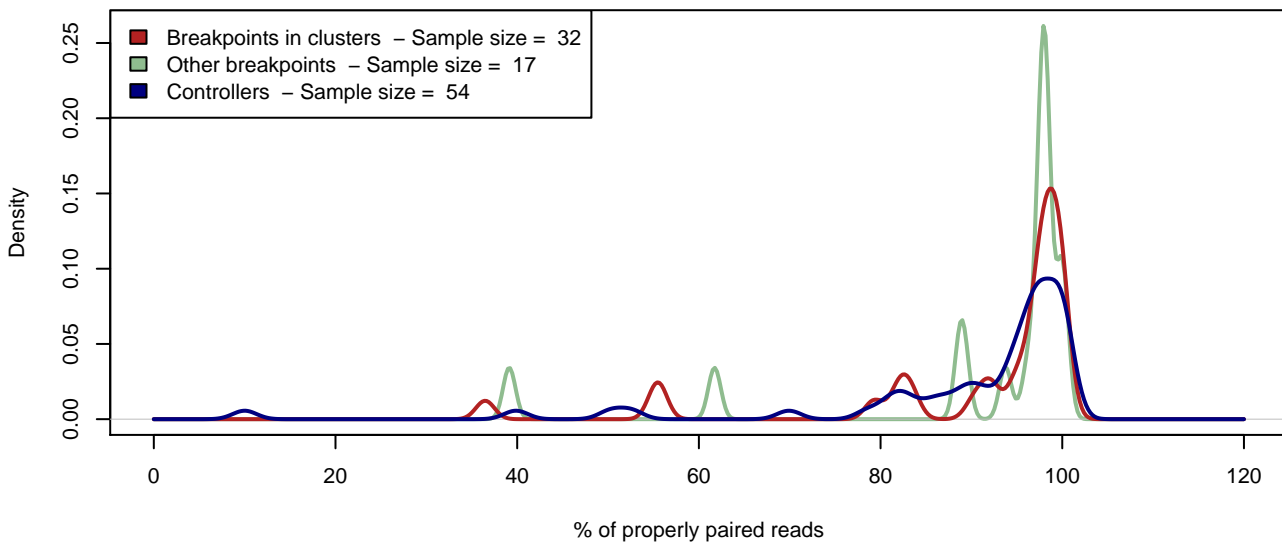

MAGIC.105 – Properly paired reads in a 1kbp window around breakpoints

MAGIC.149 – Properly paired reads in a 1kbp window around breakpoints

MAGIC.175 – Properly paired reads in a 1kbp window around breakpoints

MAGIC.287 – Properly paired reads in a 1kbp window around breakpoints

MAGIC.329 – Properly paired reads in a 1kbp window around breakpoints

MAGIC.338 – Properly paired reads in a 1kbp window around breakpoints

MAGIC.426 – Properly paired reads in a 1kbp window around breakpoints

MAGIC.433 – Properly paired reads in a 1kbp window around breakpoints

MAGIC.446 – Properly paired reads in a 1kbp window around breakpoints