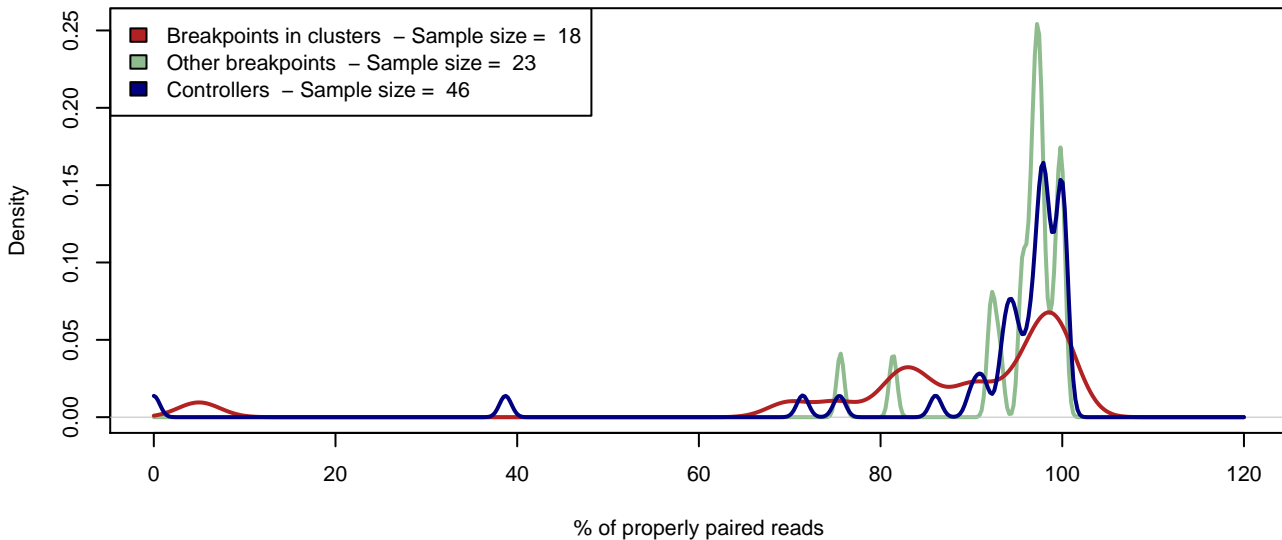

MAGIC.105 – Properly paired reads in a 1kbp window around breakpoints

MAGIC.149 – Properly paired reads in a 1kbp window around breakpoints

MAGIC.175 – Properly paired reads in a 1kbp window around breakpoints

MAGIC.287 – Properly paired reads in a 1kbp window around breakpoints

MAGIC.329 – Properly paired reads in a 1kbp window around breakpoints

MAGIC.338 – Properly paired reads in a 1kbp window around breakpoints

MAGIC.426 – Properly paired reads in a 1kbp window around breakpoints

MAGIC.433 – Properly paired reads in a 1kbp window around breakpoints

MAGIC.446 – Properly paired reads in a 1kbp window around breakpoints