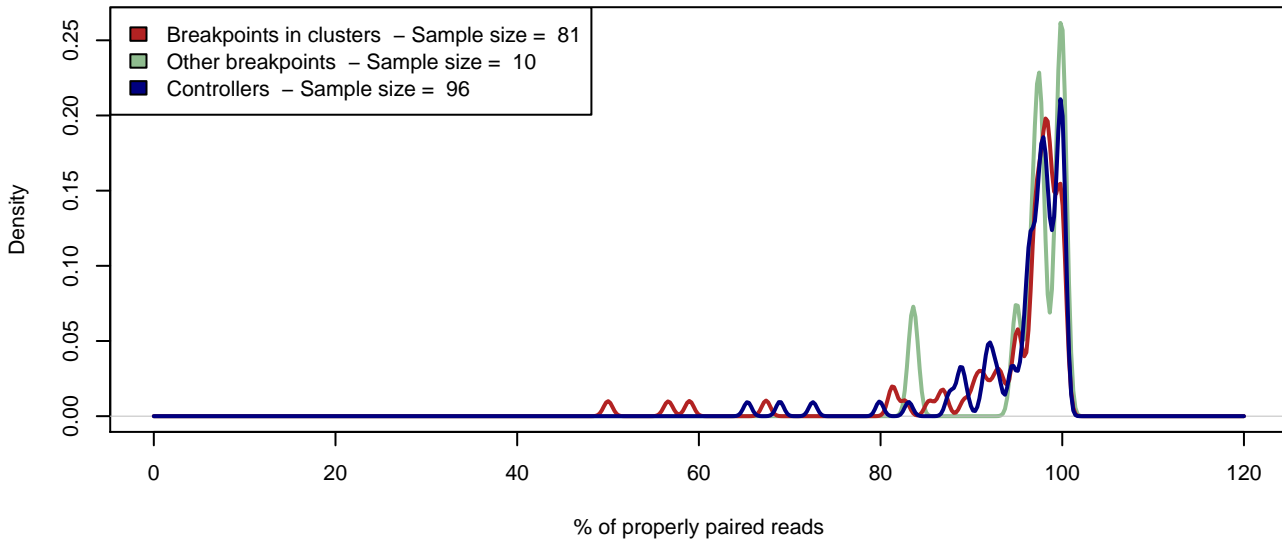

MAGIC.105 – Properly paired reads in a 1kbp window around breakpoints

MAGIC.149 – Properly paired reads in a 1kbp window around breakpoints

MAGIC.175 – Properly paired reads in a 1kbp window around breakpoints

MAGIC.287 – Properly paired reads in a 1kbp window around breakpoints

MAGIC.329 – Properly paired reads in a 1kbp window around breakpoints

MAGIC.338 – Properly paired reads in a 1kbp window around breakpoints

MAGIC.426 – Properly paired reads in a 1kbp window around breakpoints

MAGIC.433 – Properly paired reads in a 1kbp window around breakpoints

MAGIC.446 – Properly paired reads in a 1kbp window around breakpoints