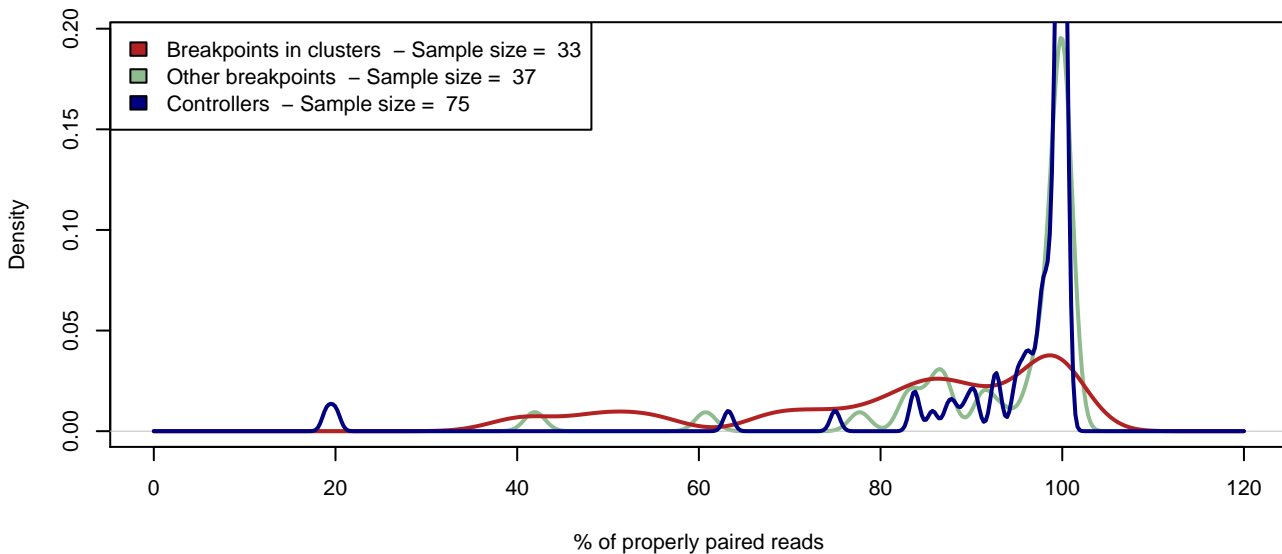

MAGIC.105 – Properly paired reads in a 1kbp window around breakpoints

MAGIC.149 – Properly paired reads in a 1kbp window around breakpoints

MAGIC.175 – Properly paired reads in a 1kbp window around breakpoints

MAGIC.287 – Properly paired reads in a 1kbp window around breakpoints

MAGIC.329 – Properly paired reads in a 1kbp window around breakpoints

MAGIC.338 – Properly paired reads in a 1kbp window around breakpoints

MAGIC.426 – Properly paired reads in a 1kbp window around breakpoints

MAGIC.433 – Properly paired reads in a 1kbp window around breakpoints

MAGIC.446 – Properly paired reads in a 1kbp window around breakpoints