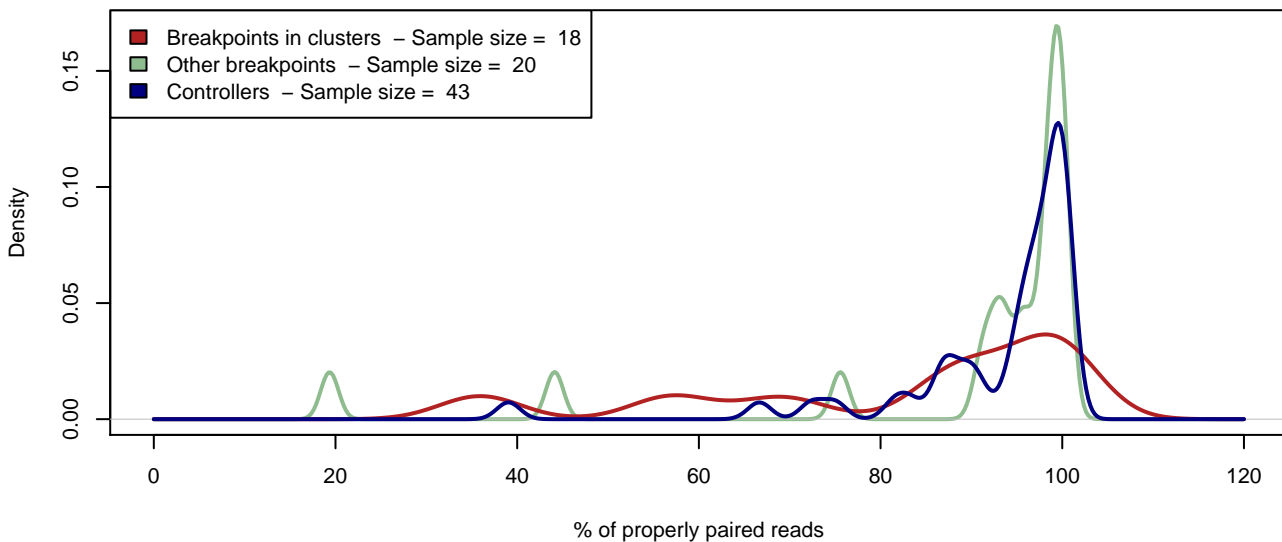

MAGIC.287 – Properly paired reads in a 1kbp window around breakpoints

MAGIC.329 – Properly paired reads in a 1kbp window around breakpoints

MAGIC.338 – Properly paired reads in a 1kbp window around breakpoints

MAGIC.426 – Properly paired reads in a 1kbp window around breakpoints

MAGIC.433 – Properly paired reads in a 1kbp window around breakpoints

MAGIC.446 – Properly paired reads in a 1kbp window around breakpoints