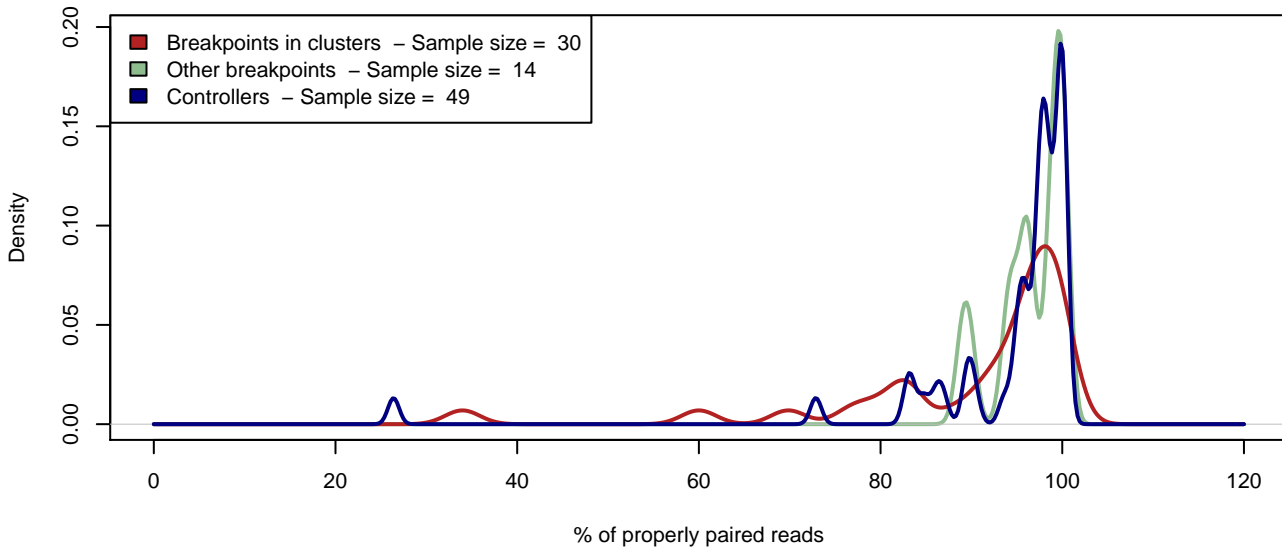

MAGIC.105 – Properly paired reads in a 1kbp window around breakpoints

MAGIC.149 – Properly paired reads in a 1kbp window around breakpoints

MAGIC.175 – Properly paired reads in a 1kbp window around breakpoints

MAGIC.287 – Properly paired reads in a 1kbp window around breakpoints

MAGIC.329 – Properly paired reads in a 1kbp window around breakpoints

MAGIC.338 – Properly paired reads in a 1kbp window around breakpoints

MAGIC.426 – Properly paired reads in a 1kbp window around breakpoints

MAGIC.433 – Properly paired reads in a 1kbp window around breakpoints

MAGIC.446 – Properly paired reads in a 1kbp window around breakpoints