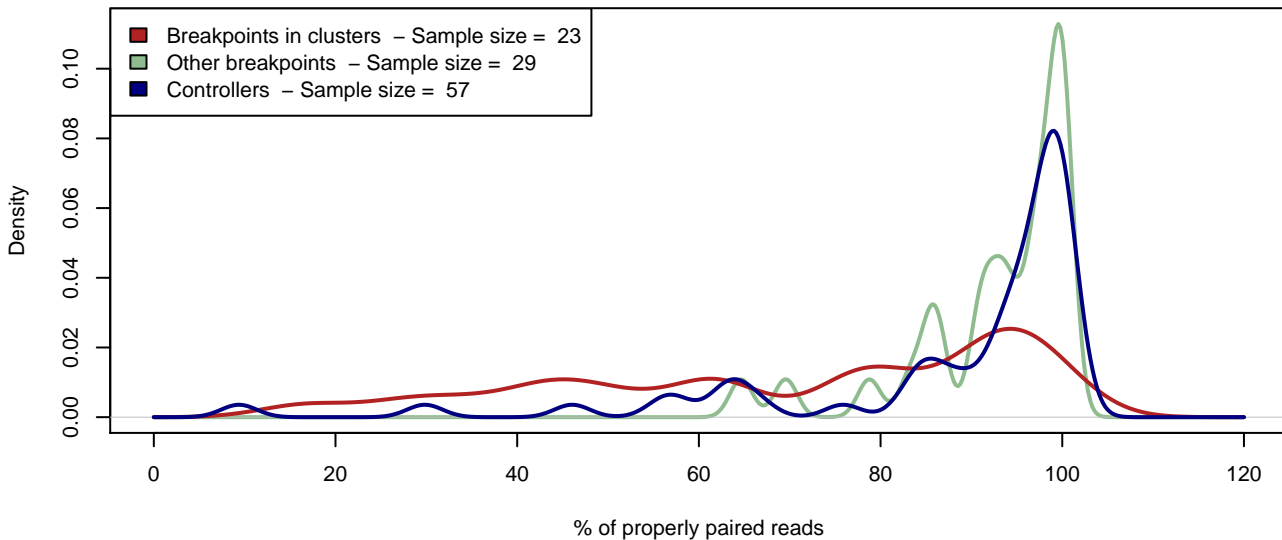

MAGIC.105 – Properly paired reads in a 1kbp window around breakpoints

MAGIC.149 – Properly paired reads in a 1kbp window around breakpoints

MAGIC.175 – Properly paired reads in a 1kbp window around breakpoints

MAGIC.287 – Properly paired reads in a 1kbp window around breakpoints

MAGIC.329 – Properly paired reads in a 1kbp window around breakpoints

MAGIC.338 – Properly paired reads in a 1kbp window around breakpoints

MAGIC.426 – Properly paired reads in a 1kbp window around breakpoints

MAGIC.433 – Properly paired reads in a 1kbp window around breakpoints

MAGIC.446 – Properly paired reads in a 1kbp window around breakpoints