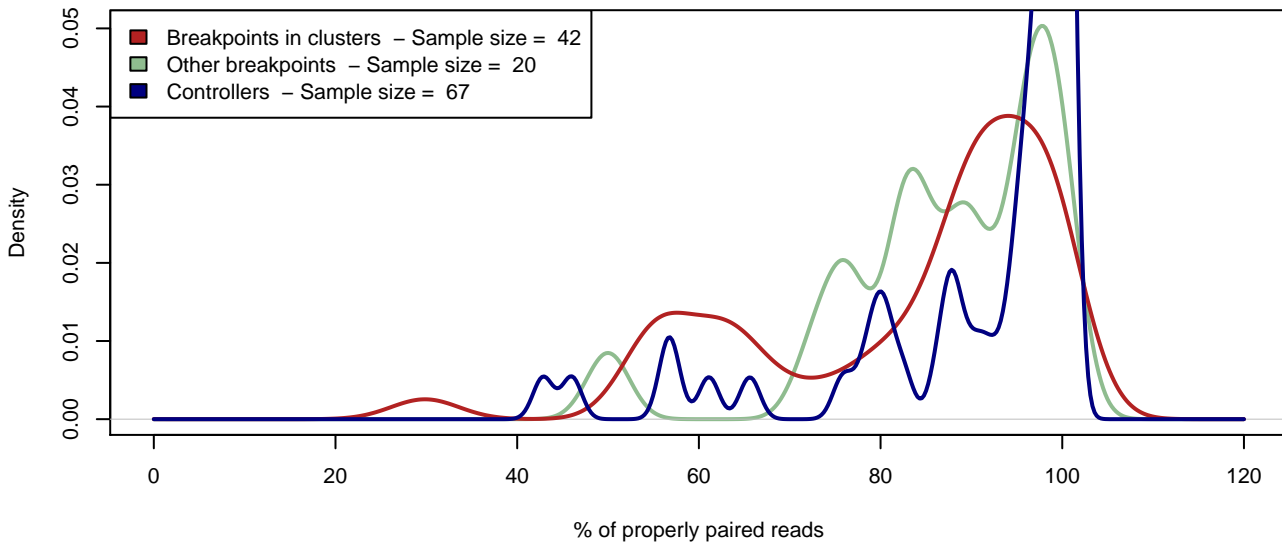

MAGIC.287 – Properly paired reads in a 1kbp window around breakpoints

MAGIC.329 – Properly paired reads in a 1kbp window around breakpoints

MAGIC.338 – Properly paired reads in a 1kbp window around breakpoints

MAGIC.426 – Properly paired reads in a 1kbp window around breakpoints

MAGIC.433 – Properly paired reads in a 1kbp window around breakpoints

MAGIC.446 – Properly paired reads in a 1kbp window around breakpoints